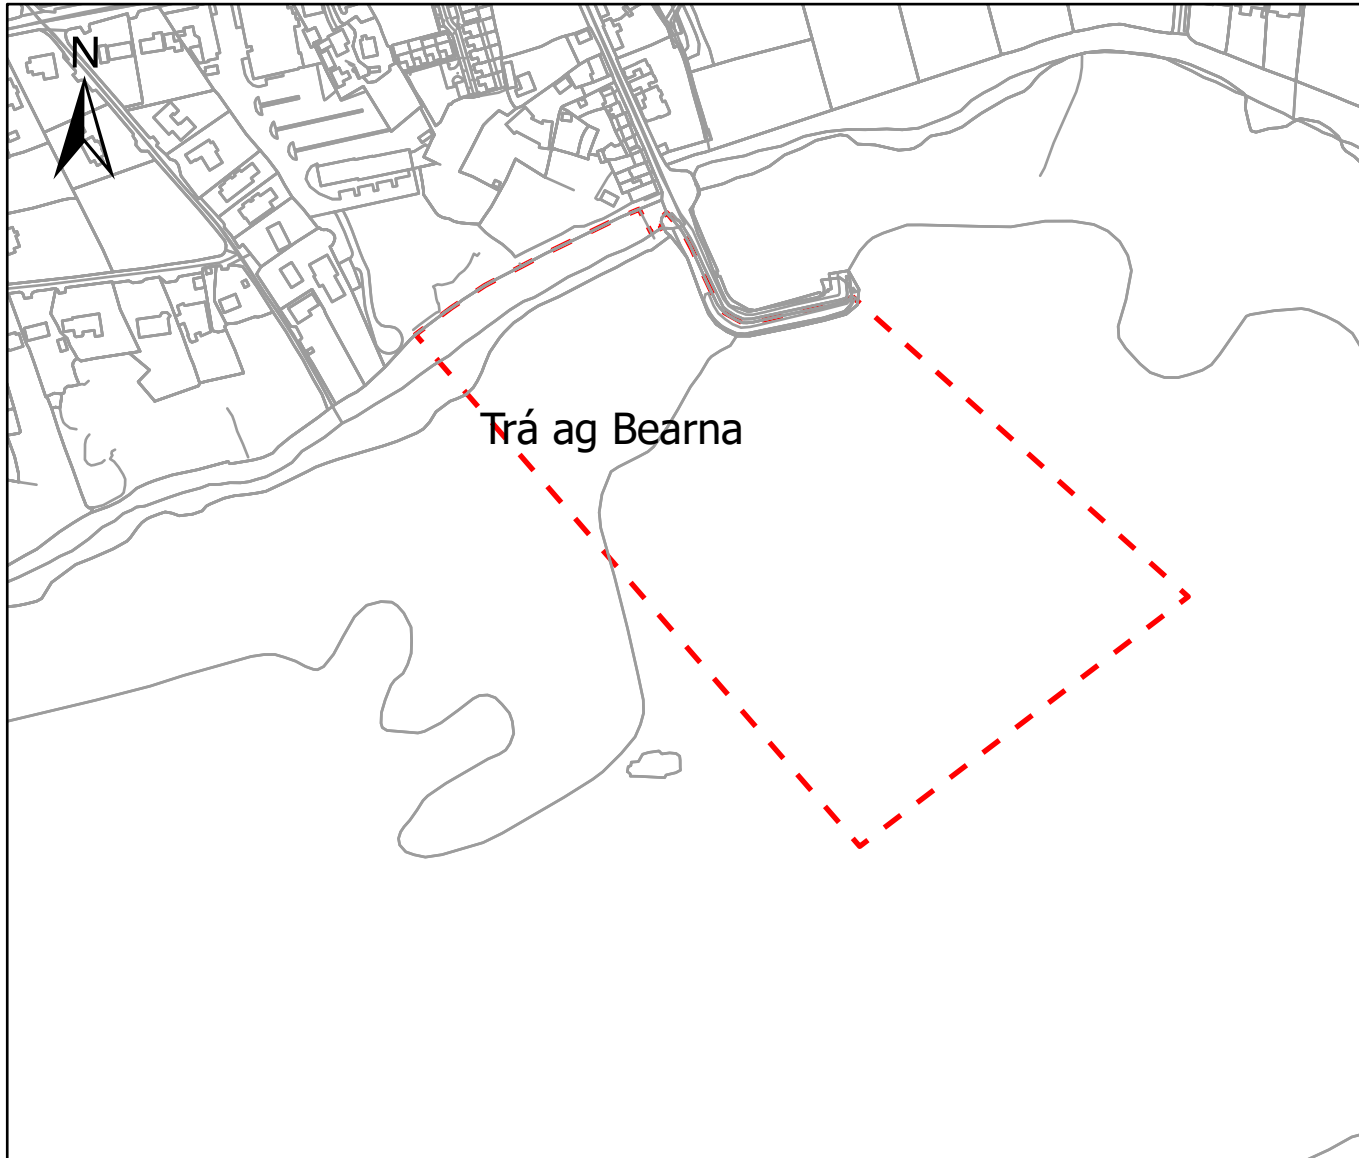

GALWAY COUNTY COUNCIL BEACH BYE-LAWS 2022 - Trá ag Bearna

I.T.M. Coordinates
523673E 722867N m

Townlands: Rinn na Mara
SEAPOINT

O.S. Sheet: 3468b

EXTENT OF BYE LAW

"SUMMER SEASON" MEANS THE PERIOD FROM 01ST JUNE TO 15TH SEPTEMBER

HEALTH WARNING

DOG FAECES CAN CAUSE THE DISEASE TOXOCARIASIS, WHICH MAY RESULT IN BLINDNESS IN CHILDREN

Revision	Description of changes made	By	Date
-	-	-	-

Galway County Council
County Hall, Prospect Hill, Galway. H91H6KX
Ph: 091-509000, customerservices@galwaycoco.ie

Project Title

Drawing Title

Drawing No: Rev: Status: Scale:

Designed by: BH Drawing By: BH Checked By: JB

Project Ref: Beach Bye-Laws 2022 Date: 23/09/2022

BYE-LAWS FOR DOGS

I.T.M. Coordinates
522769E 722102N m

Dogs on a lead allowed at all times providing it is not causing a nuisance and its faeces are removed.
Please clean up after your dog - pooper scoopers are available from the Council Offices and Lifeguard stations