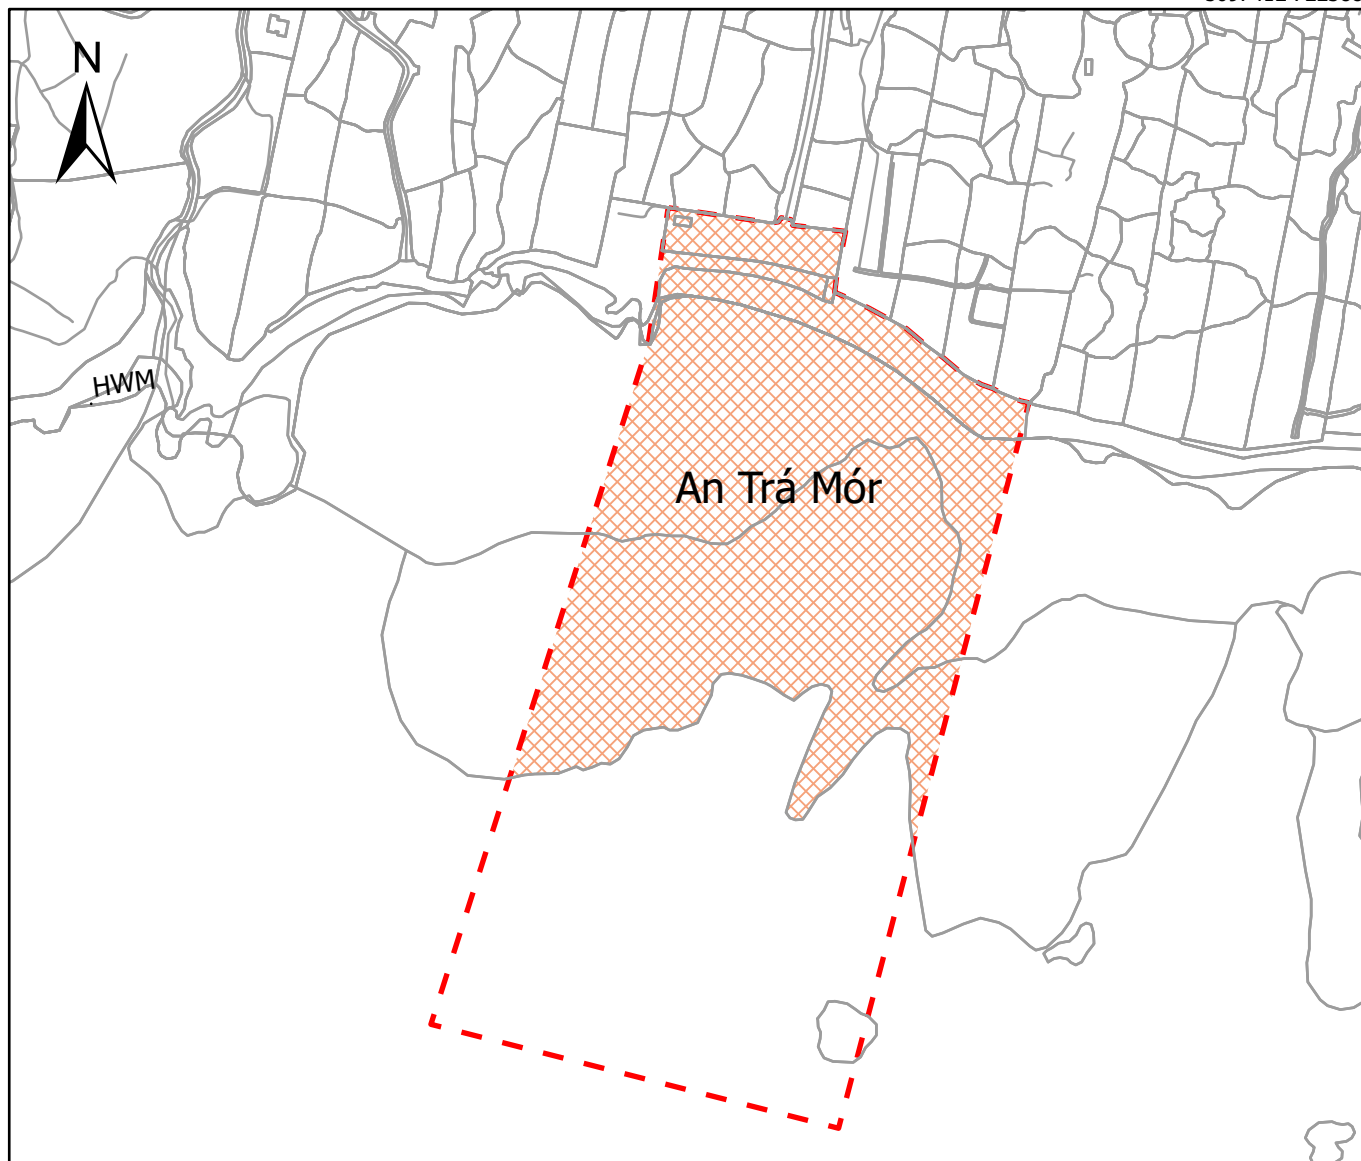

GALWAY COUNTY COUNCIL BEACH BYE-LAWS 2022 - An Trá Mór

I.T.M. Coordinates
509741E 722388N m

Townlands: Coill Rua Thiar
KILROE WEST

O.S. Sheet: 3465A

EXTENT OF BYE LAW

AREA OF DOG RESTRICTIONS
ON BEACH AREA (CAR PARK
EXEMPT)

"SUMMER SEASON" MEANS THE
PERIOD FROM 01ST JUNE TO 15TH
SEPTEMBER

HEALTH WARNING

DOG FAECES CAN CAUSE THE DISEASE
TOXOCARIASIS, WHICH MAY RESULT IN
BLINDNESS IN CHILDREN

Revision	Description of changes made	By	Date
-	-	-	-

Galway County Council
County Hall, Prospect Hill, Galway. H91H6KX
Ph: 091-509000, customerservices@galwaycoco.ie

Project Title

Drawing Title

Drawing No: Rev: Status: Scale:

Designed by: BH Drawing By: BH Checked By: JB
Project Ref: Beach Bye-Laws 2022 Date: 23/09/2022

BYE-LAWS FOR DOGS

I.T.M. Coordinates
508837E 721623N m

No dogs allowed onto the restricted beach areas between 11am and 7pm during the summer season.
Dogs on a lead allowed at all other times providing it is not causing a nuisance and its faeces are removed.
Please clean up after your dog - pooper scoopers are available from the Council Offices and Lifeguard stations