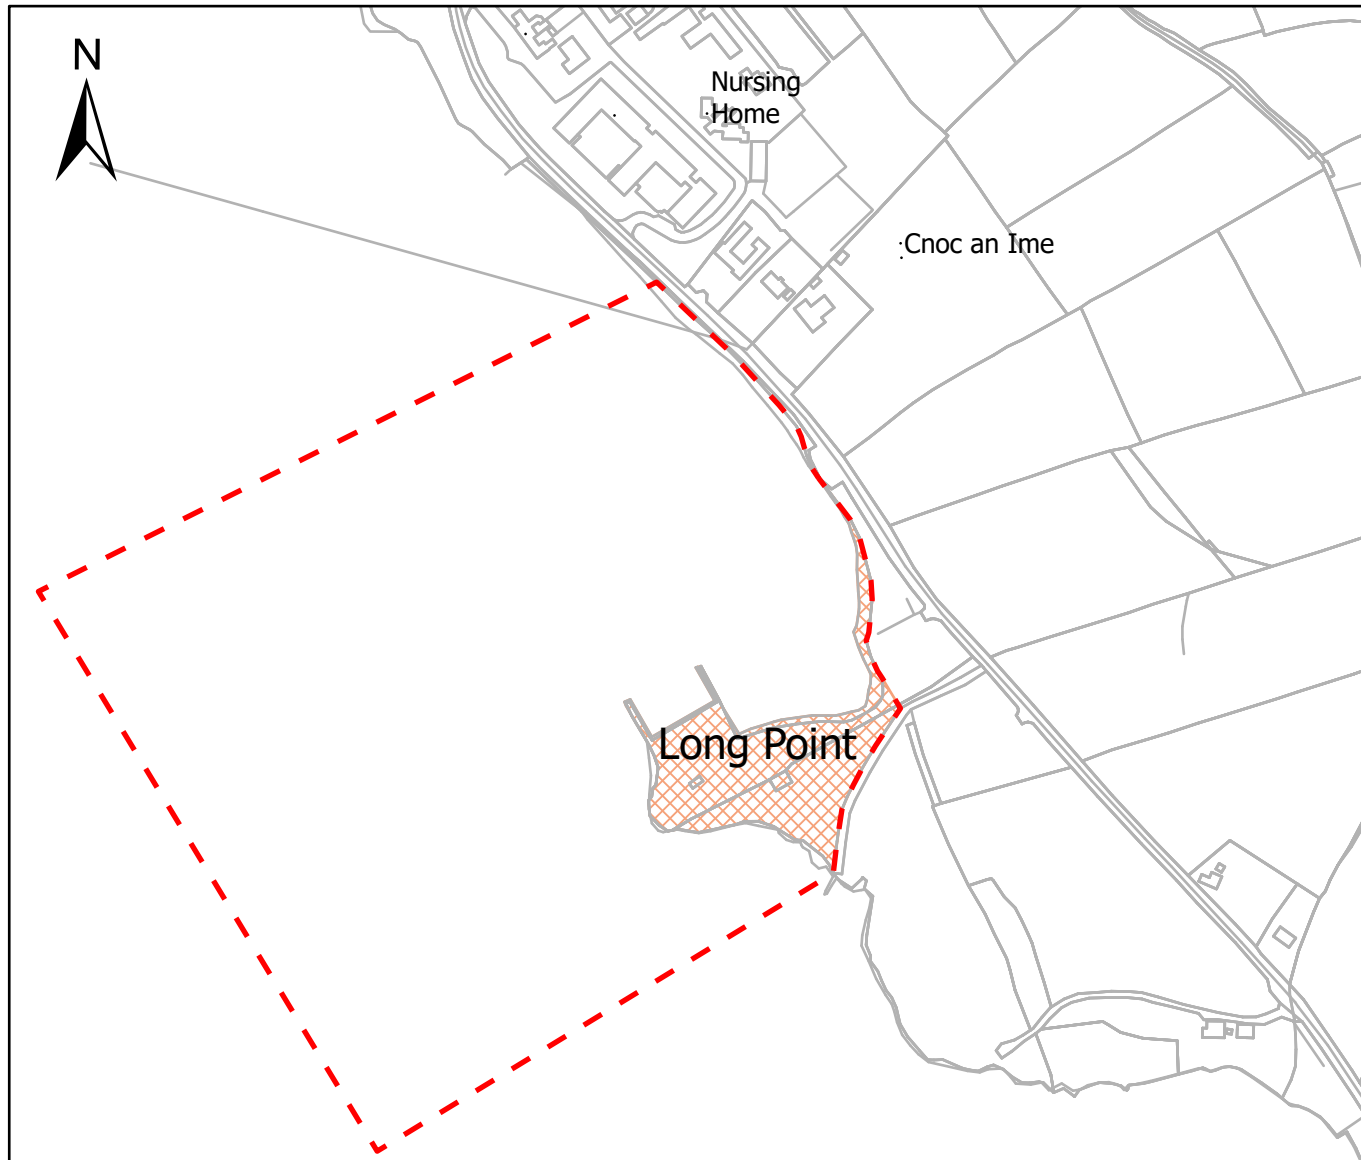

GALWAY COUNTY COUNCIL BEACH BYE-LAWS 2022 - Long Point

I.T.M. Coordinates
562809E 715667N m

Townlands: Cnoc an Ime
KNOCKANIMA

O.S. Sheet: 3576

EXTENT OF BYE LAW

AREA OF DOG RESTRICTIONS
ON BEACH AREA (CAR PARK
EXEMPT)

"SUMMER SEASON" MEANS THE
PERIOD FROM 01ST JUNE TO 15TH
SEPTEMBER

HEALTH WARNING

DOG FAECES CAN CAUSE THE DISEASE
TOXOCARIASIS, WHICH MAY RESULT IN
BLINDNESS IN CHILDREN

Revision	Description of changes made	By	Date
-	-	-	-

Galway County Council
County Hall, Prospect Hill, Galway. H91H6KX
Ph: 091-509000, customerservices@galwaycoco.ie

Project Title

Drawing Title

Drawing No: Rev: Status: Scale:

Designed by: BH Drawing By: BH Checked By: JB
Project Ref: Beach Bye-Laws 2022 Date: 23/09/2022

BYE-LAWS FOR DOGS

I.T.M. Coordinates
561905E 714902N m

No dogs allowed onto the restricted beach areas between 11am and 7pm during the summer season.
Dogs on a lead allowed at all other times providing it is not causing a nuisance and its faeces are removed.
Please clean up after your dog - pooper scoopers are available from the Council Offices and Lifeguard stations