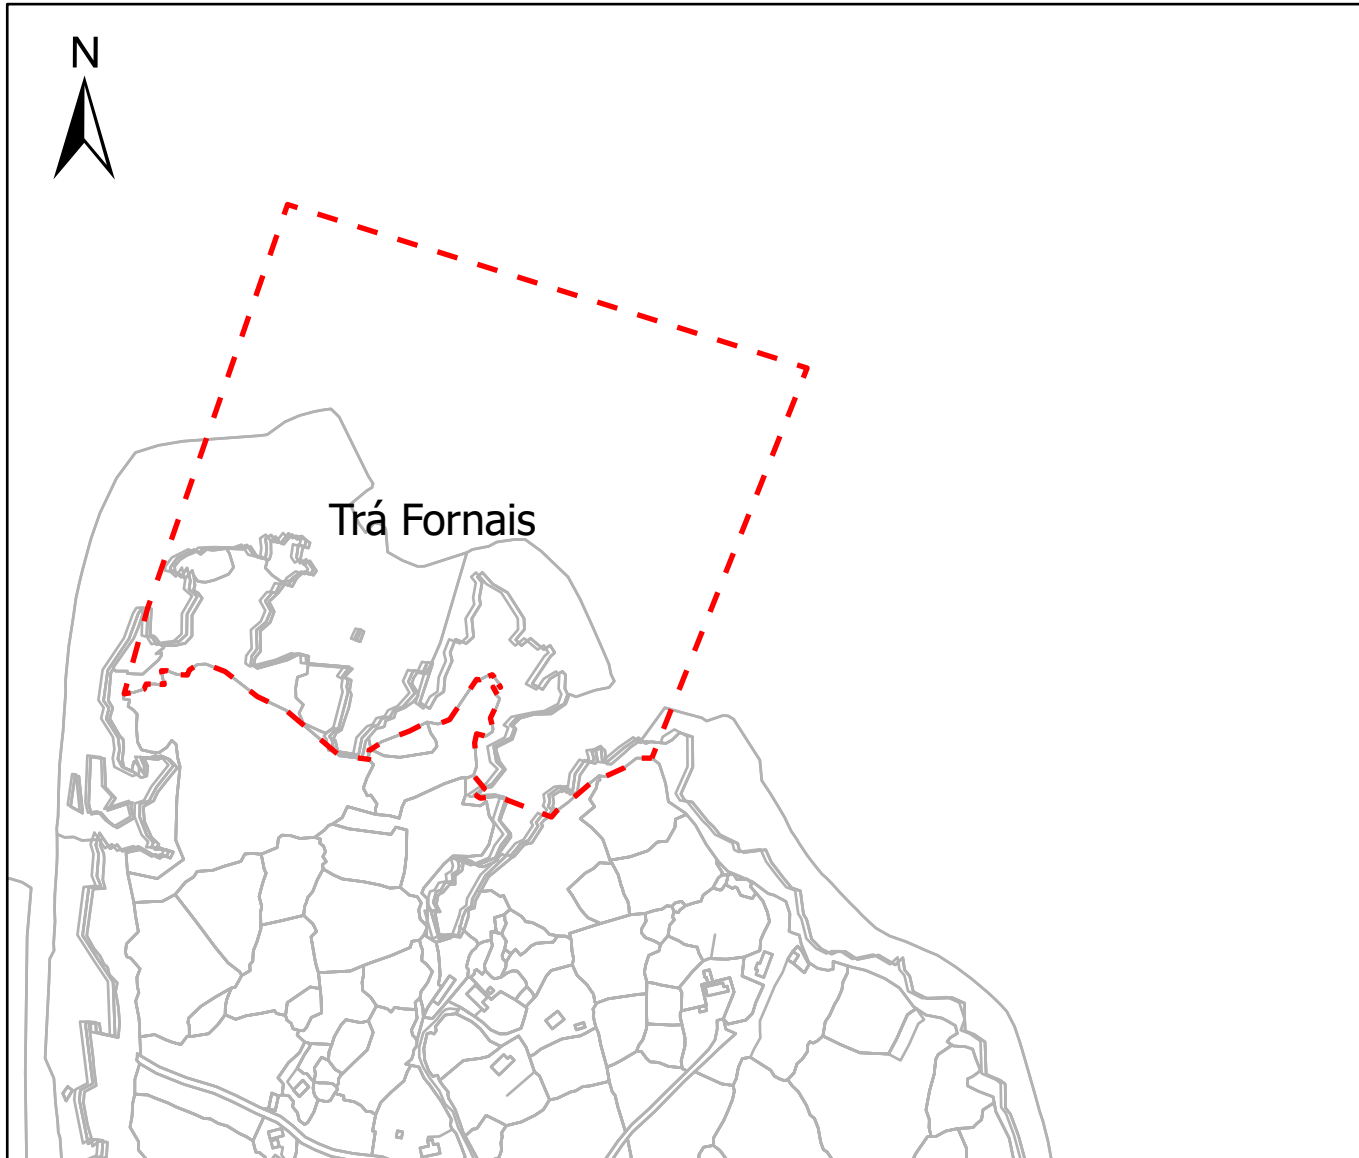

GALWAY COUNTY COUNCIL BEACH BYE-LAWS 2022 - Trá Fornais

I.T.M. Coordinates
484073E 725389N m

Townlands: Fornais
FURNACE

O.S. Sheet: 3396

EXTENT OF BYE LAW

"SUMMER SEASON" MEANS THE PERIOD FROM 01ST JUNE TO 15TH SEPTEMBER

HEALTH WARNING

DOG FAECES CAN CAUSE THE DISEASE TOXOCARIASIS, WHICH MAY RESULT IN BLINDNESS IN CHILDREN

Revision	Description of changes made	By	Date
-	-	-	-

Galway County Council
County Hall, Prospect Hill, Galway. H91H6KX
Ph: 091-509000, customerservices@galwaycoco.ie

Project Title

Drawing Title

Drawing No: Rev: Status: Scale:

Designed by: BH Drawing By: BH Checked By: JB

Project Ref: Beach Bye-Laws 2022 Date: 23/09/2022

BYE-LAWS FOR DOGS

I.T.M. Coordinates
483169E 724624N m

Dogs on a lead allowed at all times providing it is not causing a nuisance and its faeces are removed.
Please clean up after your dog - pooper scoopers are available from the Council Offices and Lifeguard stations