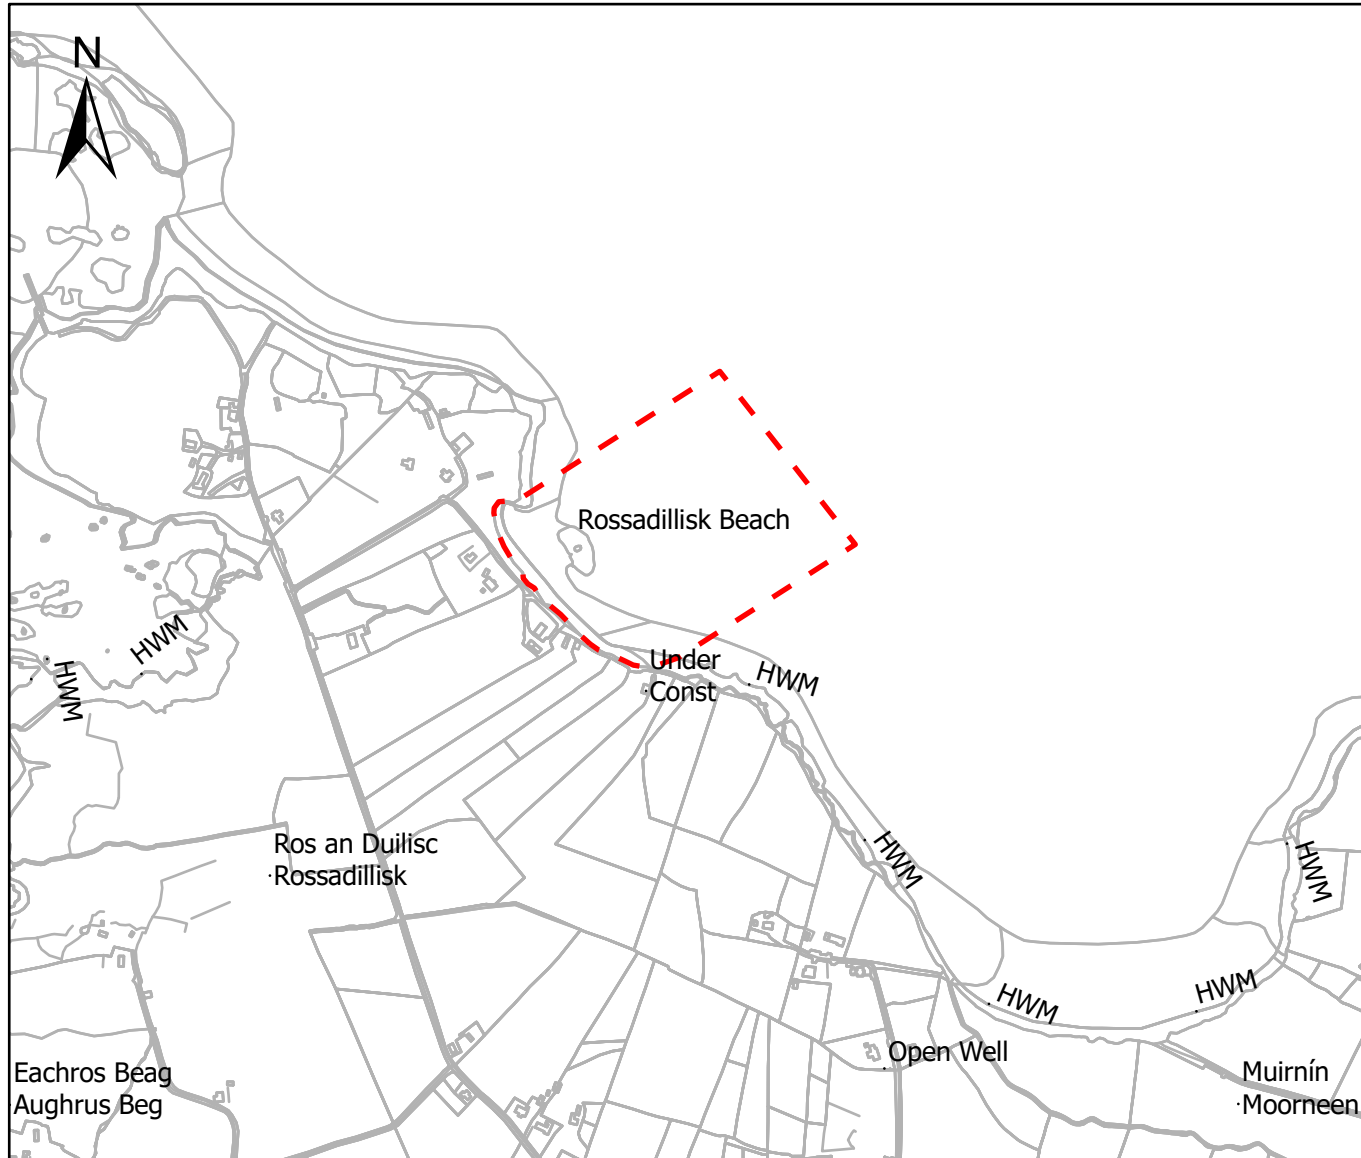

GALWAY COUNTY COUNCIL BEACH BYE-LAWS 2022 - Rossadillisk Beach

I.T.M. Coordinates
459036E 759867N m

Townlands: Ros an Duilisc
ROSSADILLISK

O.S. Sheet: 2585, 2655, 2655b

EXTENT OF BYE LAW

"SUMMER SEASON" MEANS THE PERIOD FROM 01ST JUNE TO 15TH SEPTEMBER

HEALTH WARNING

DOG FAECES CAN CAUSE THE DISEASE TOXOCARIASIS, WHICH MAY RESULT IN BLINDNESS IN CHILDREN

Revision	Description of changes made	By	Date
-	-	-	-

Galway County Council
County Hall, Prospect Hill, Galway. H91H6KX
Ph: 091-509000, customerservices@galwaycoco.ie

Project Title

Drawing Title

Drawing No: Rev: Status: Scale:

Designed by: BH Drawing By: BH Checked By: JB

Project Ref: Beach Bye-Laws 2022 Date: 23/09/2022

BYE-LAWS FOR DOGS

I.T.M. Coordinates
457228E 758337N m

Dogs on a lead allowed at all times providing it is not causing a nuisance and its faeces are removed.
Please clean up after your dog - pooper scoopers are available from the Council Offices and Lifeguard stations