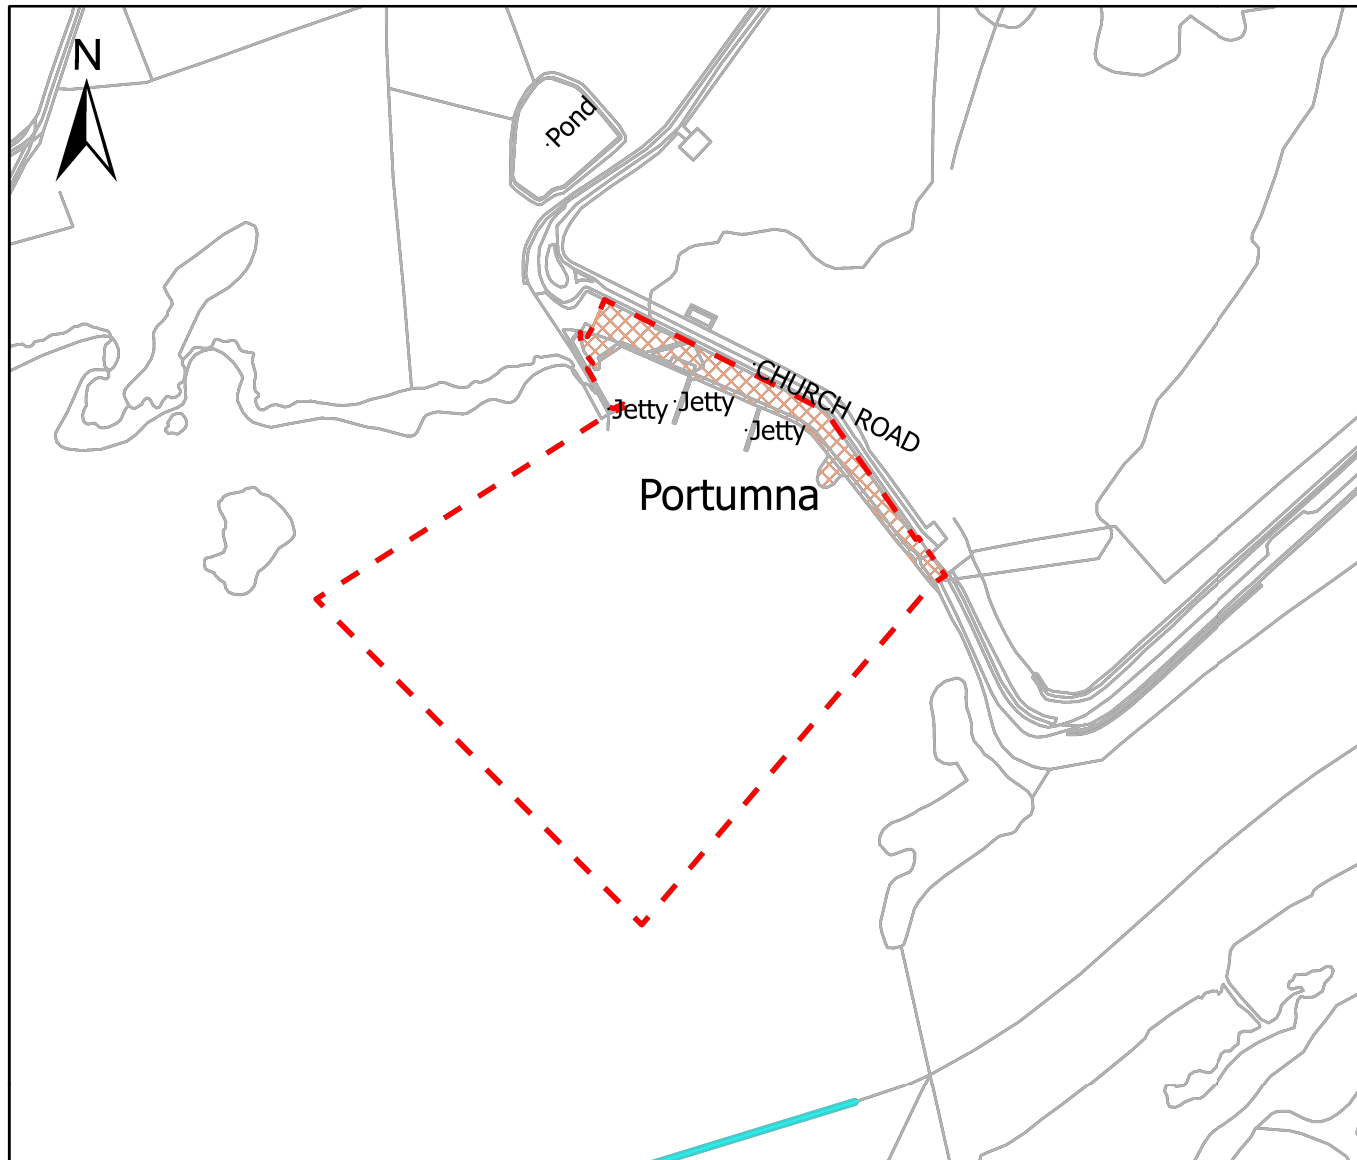

GALWAY COUNTY COUNCIL BEACH BYE-LAWS 2022 - Portumna

I.T.M. Coordinates
586299E 703914N m

Townlands: Diméin Phort Omna
PORTUMNA DEMESNE

O.S. Sheet: 3812a, 3812b
3812c, 3812d

EXTENT OF BYE LAW

AREA OF DOG RESTRICTIONS
ON BEACH AREA (CAR PARK
EXEMPT)

"SUMMER SEASON" MEANS THE
PERIOD FROM 01ST JUNE TO 15TH
SEPTEMBER

HEALTH WARNING

DOG FAECES CAN CAUSE THE DISEASE
TOXOCARIASIS, WHICH MAY RESULT IN
BLINDNESS IN CHILDREN

Revision	Description of changes made	By	Date
-	-	-	-

Galway County Council
County Hall, Prospect Hill, Galway. H91H6KX
Ph: 091-509000, customerservices@galwaycoco.ie

Project Title

Drawing Title

Drawing No: Rev: Status: Scale:

Designed by: BH Drawing By: BH Checked By: JB

Project Ref: Beach Bye-Laws 2022 Date: 23/09/2022

BYE-LAWS FOR DOGS

I.T.M. Coordinates
585395E 703149N m

- **No dogs** allowed onto the restricted beach areas between 11am and 7pm during the summer season.
- **Dogs on a lead** allowed at all other times providing it is not causing a nuisance and its faeces are removed.
- **Please clean up after your dog** - pooper scoopers are available from the Council Offices and Lifeguard stations