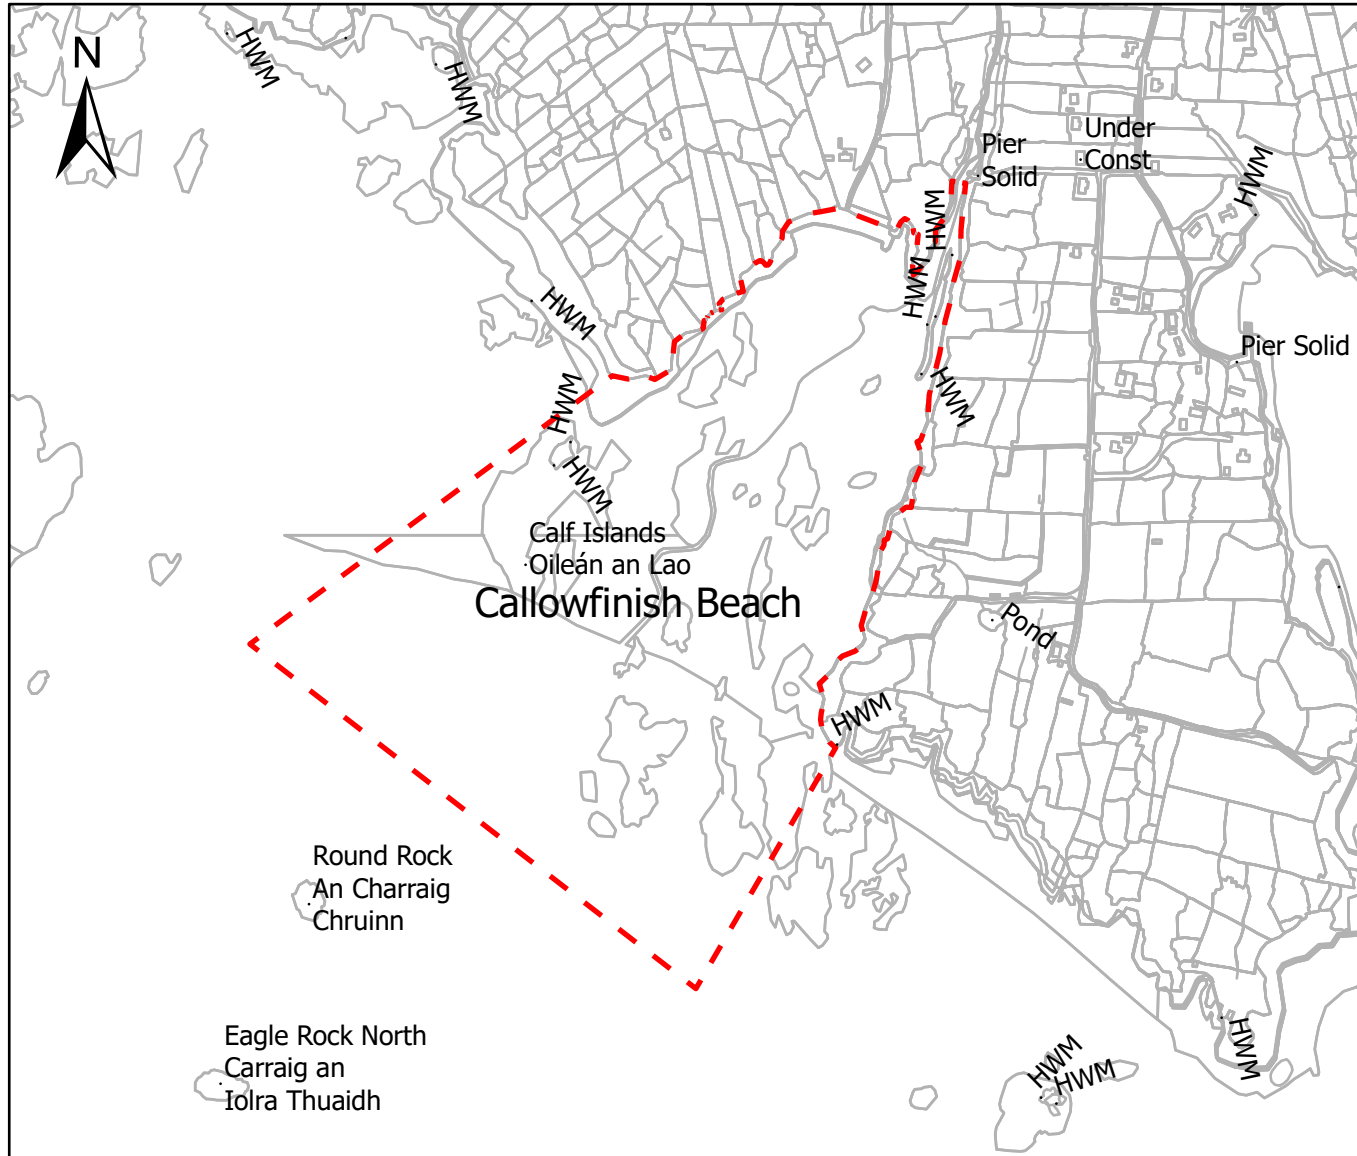

GALWAY COUNTY COUNCIL BEACH BYE-LAWS 2022 - Callowfinish Beach

I.T.M. Coordinates
481912E 729731N m

Townlands: Caladh Mhaínse
CALLOWFINISH
&
An Aird Mhóir
ARDMORE

O.S. Sheet: 3270, 3333

--- EXTENT OF BYE LAW

"SUMMER SEASON" MEANS THE PERIOD FROM 01ST JUNE TO 15TH SEPTEMBER

HEALTH WARNING

DOG FAECES CAN CAUSE THE DISEASE TOXOCARIASIS, WHICH MAY RESULT IN BLINDNESS IN CHILDREN

Revision	Description of changes made	By	Date
-	-	-	-

Galway County Council
County Hall, Prospect Hill, Galway. H91H6KX
Ph: 091-509000, customerservices@galwaycoco.ie
Comhairle Chontae na Gallainne Galway County Council

Project Title

Drawing Title

Drawing No: Rev: Status: Scale:

Designed by: BH Drawing By: BH Checked By: JB

Project Ref: Beach Bye-Laws 2022 Date: 23/09/2022

BYE-LAWS FOR DOGS

I.T.M. Coordinates
480105E 728201N m

Dogs on a lead allowed at all times providing it is not causing a nuisance and its faeces are removed.
Please clean up after your dog - pooper scoopers are available from the Council Offices and Lifeguard stations