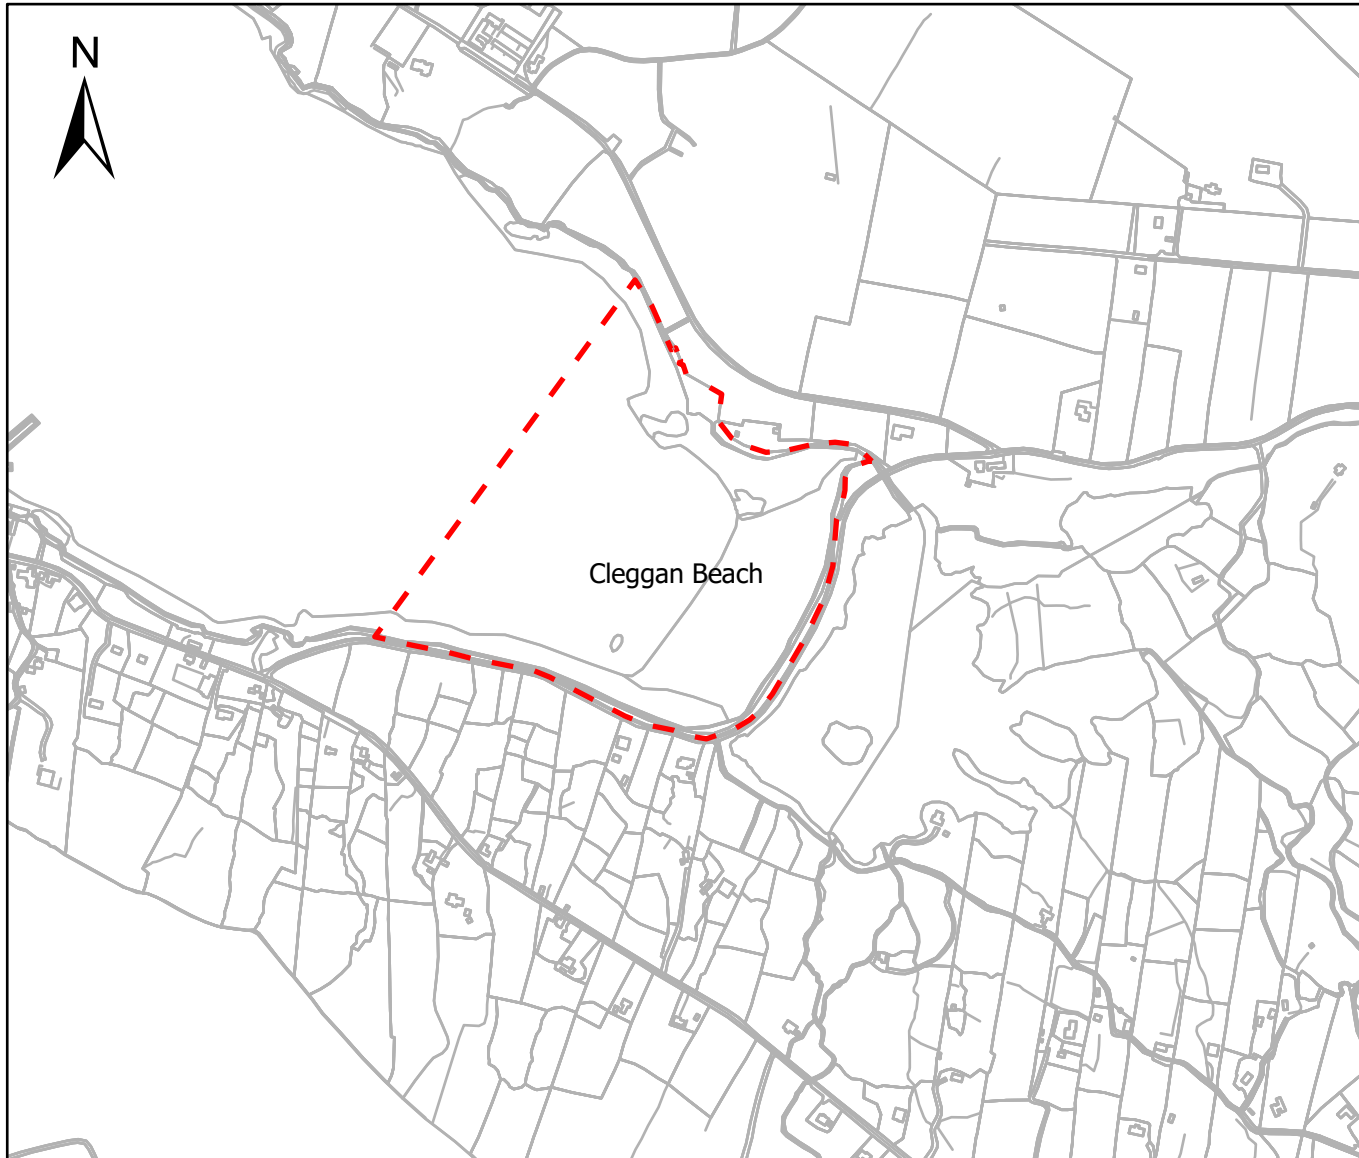

GALWAY COUNTY COUNCIL BEACH BYE-LAWS 2022 - Cleggan Beach

I.T.M. Coordinates
462017E 759022N m

Townlands: An Trian
TREN

O.S. Sheet: 2656

EXTENT OF BYE LAW

"SUMMER SEASON" MEANS THE PERIOD FROM 01ST JUNE TO 15TH SEPTEMBER

HEALTH WARNING

DOG FAECES CAN CAUSE THE DISEASE TOXOCARIASIS, WHICH MAY RESULT IN BLINDNESS IN CHILDREN

Revision	Description of changes made	By	Date
-	-	-	-

Galway County Council
County Hall, Prospect Hill, Galway. H91H6KX
Ph: 091-509000, customerservices@galwaycoco.ie

Project Title

Drawing Title

Drawing No: Rev: Status: Scale:

Designed by: BH Drawing By: BH Checked By: JB

Project Ref: Beach Bye-Laws 2022 Date: 23/09/2022

BYE-LAWS FOR DOGS

I.T.M. Coordinates
4620209E 757492N m

Dogs on a lead allowed at all times providing it is not causing a nuisance and its faeces are removed.
Please clean up after your dog - pooper scoopers are available from the Council Offices and Lifeguard stations