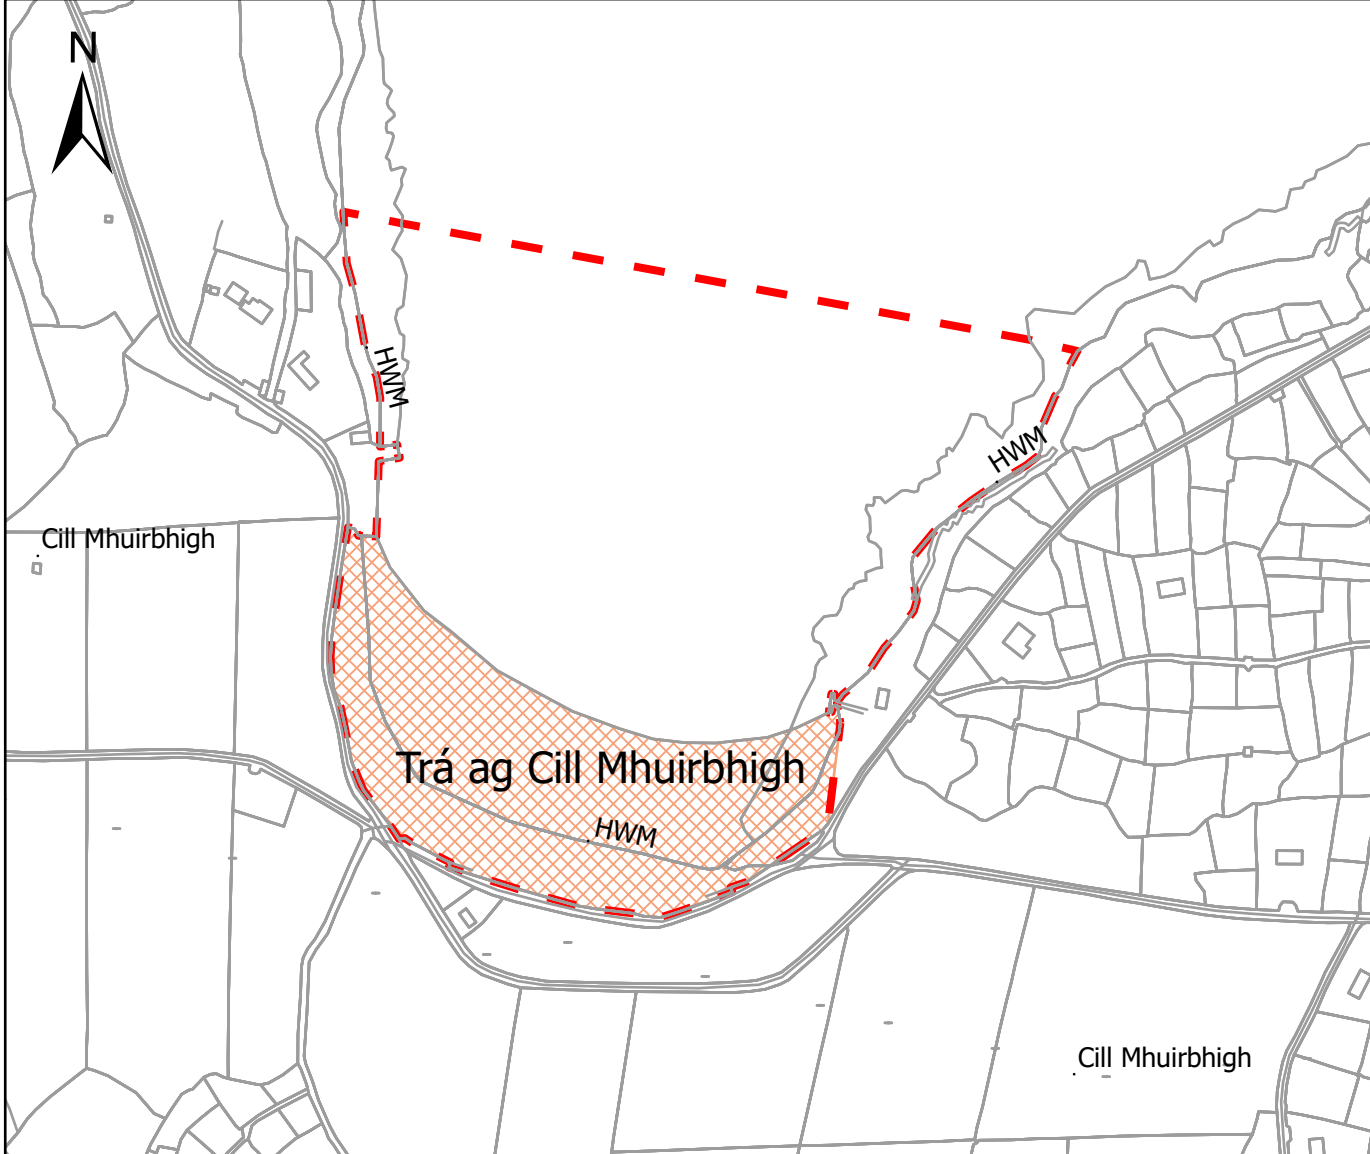

GALWAY COUNTY COUNCIL BEACH BYE-LAWS 2022 - Trá ag Cill Mhuirbhigh

I.T.M. Coordinates
483416E 710935N m

Townlands: Cill Mhuirbhigh
KILMURVY

O.S. Sheet: 3675b

--- EXTENT OF BYE LAW

AREA OF DOG RESTRICTIONS ON BEACH AREA (CAR PARK EXEMPT)

"SUMMER SEASON" MEANS THE PERIOD FROM 01ST JUNE TO 15TH SEPTEMBER

HEALTH WARNING

DOG FAECES CAN CAUSE THE DISEASE TOXOCARIASIS, WHICH MAY RESULT IN BLINDNESS IN CHILDREN

Revision	Description of changes made	By	Date
-	-	-	-

Galway County Council
County Hall, Prospect Hill, Galway. H91H6KX
Ph: 091-509000, customerservices@galwaycoco.ie

Project Title: Beach Bye-Laws 2022

Drawing Title: Trá ag Cill Mhuirbhigh

Drawing No: 006 Rev: 01 Status: Draft Scale: 1:5000@A4

Designed by: BH Drawing By: BH Checked By: JB

Project Ref: Beach Bye-Laws 2022 Date: 23/09/2022

I.T.M. Coordinates
482512E 710170N m

BYE-LAWS FOR DOGS

- **No dogs** allowed onto the restricted beach areas between 11am and 7pm during the summer season.
- **Dogs on a lead** allowed at all other times providing it is not causing a nuisance and its faeces are removed.
- **Please clean up after your dog** - pooper scoopers are available from the Council Offices and Lifeguard stations