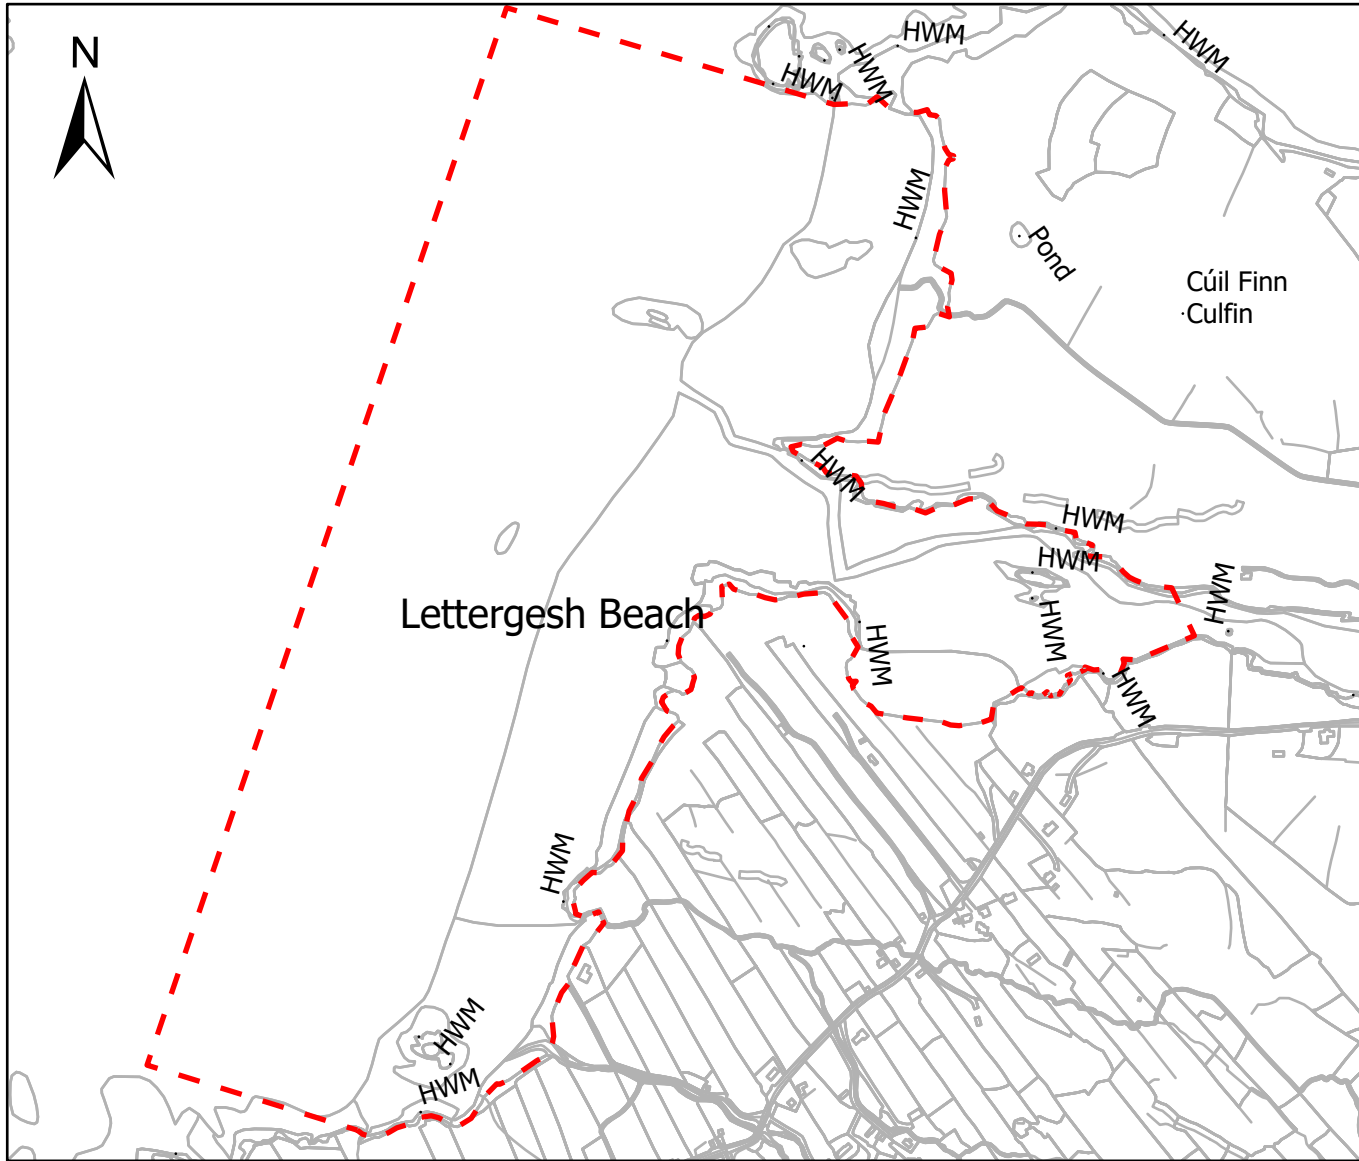

GALWAY COUNTY COUNCIL BEACH BYE-LAWS 2022 - Lettergesh Beach

I.T.M. Coordinates
474758E 764390N m

Townlands: Leitir Geis Thiar
LETTERGESH WEST

O.S. Sheet: 2522

--- EXTENT OF BYE LAW

"SUMMER SEASON" MEANS THE PERIOD FROM 01ST JUNE TO 15TH SEPTEMBER

HEALTH WARNING

DOG FAECES CAN CAUSE THE DISEASE TOXOCARIASIS, WHICH MAY RESULT IN BLINDNESS IN CHILDREN

Revision	Description of changes made	By	Date
-	-	-	-

Galway County Council
County Hall, Prospect Hill, Galway. H91H6KX
Ph: 091-509000, customerservices@galwaycoco.ie

Project Title

Drawing Title

Drawing No: Rev: Status: Scale:

Designed by: BH Drawing By: BH Checked By: JB

Project Ref: Beach Bye-Laws 2022 Date: 23/09/2022

BYE-LAWS FOR DOGS

I.T.M. Coordinates
472950E 762860N m

Dogs on a lead allowed at all times providing it is not causing a nuisance and its faeces are removed.
Please clean up after your dog - pooper scoopers are available from the Council Offices and Lifeguard stations