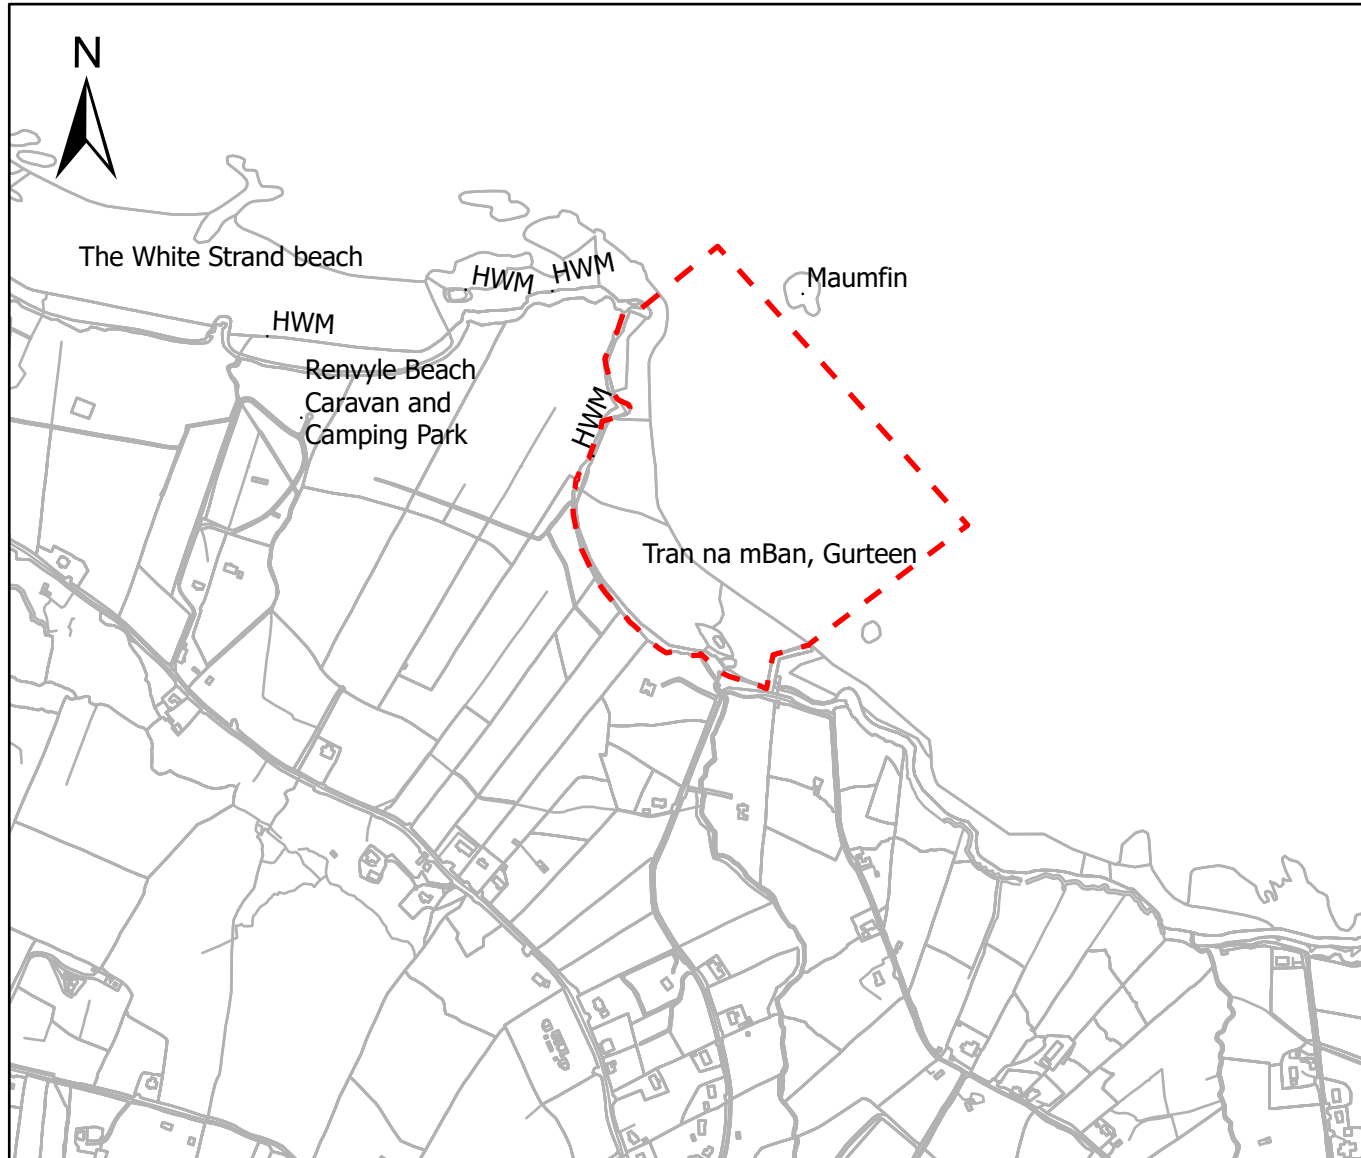

GALWAY COUNTY COUNCIL BEACH BYE-LAWS 2022 - Tran na mBan, Gurteen

I.T.M. Coordinates
470219E 764133N m

Townlands: An Tulaigh Mhór
TULLY MORE

O.S. Sheet: 2521, 2521c

EXTENT OF BYE LAW

"SUMMER SEASON" MEANS THE PERIOD FROM 01ST JUNE TO 15TH SEPTEMBER

HEALTH WARNING

DOG FAECES CAN CAUSE THE DISEASE TOXOCARIASIS, WHICH MAY RESULT IN BLINDNESS IN CHILDREN

Revision	Description of changes made	By	Date
-	-	-	-

Galway County Council
County Hall, Prospect Hill, Galway. H91H6KX
Ph: 091-509000, customerservices@galwaycoco.ie

Project Title

Drawing Title

Drawing No: Rev: Status: Scale:

Designed by: BH Drawing By: BH Checked By: JB

Project Ref: Beach Bye-Laws 2022 Date: 23/09/2022

BYE-LAWS FOR DOGS

I.T.M. Coordinates
468411E 762603N m

Dogs on a lead allowed at all times providing it is not causing a nuisance and its faeces are removed.
Please clean up after your dog - pooper scoopers are available from the Council Offices and Lifeguard stations