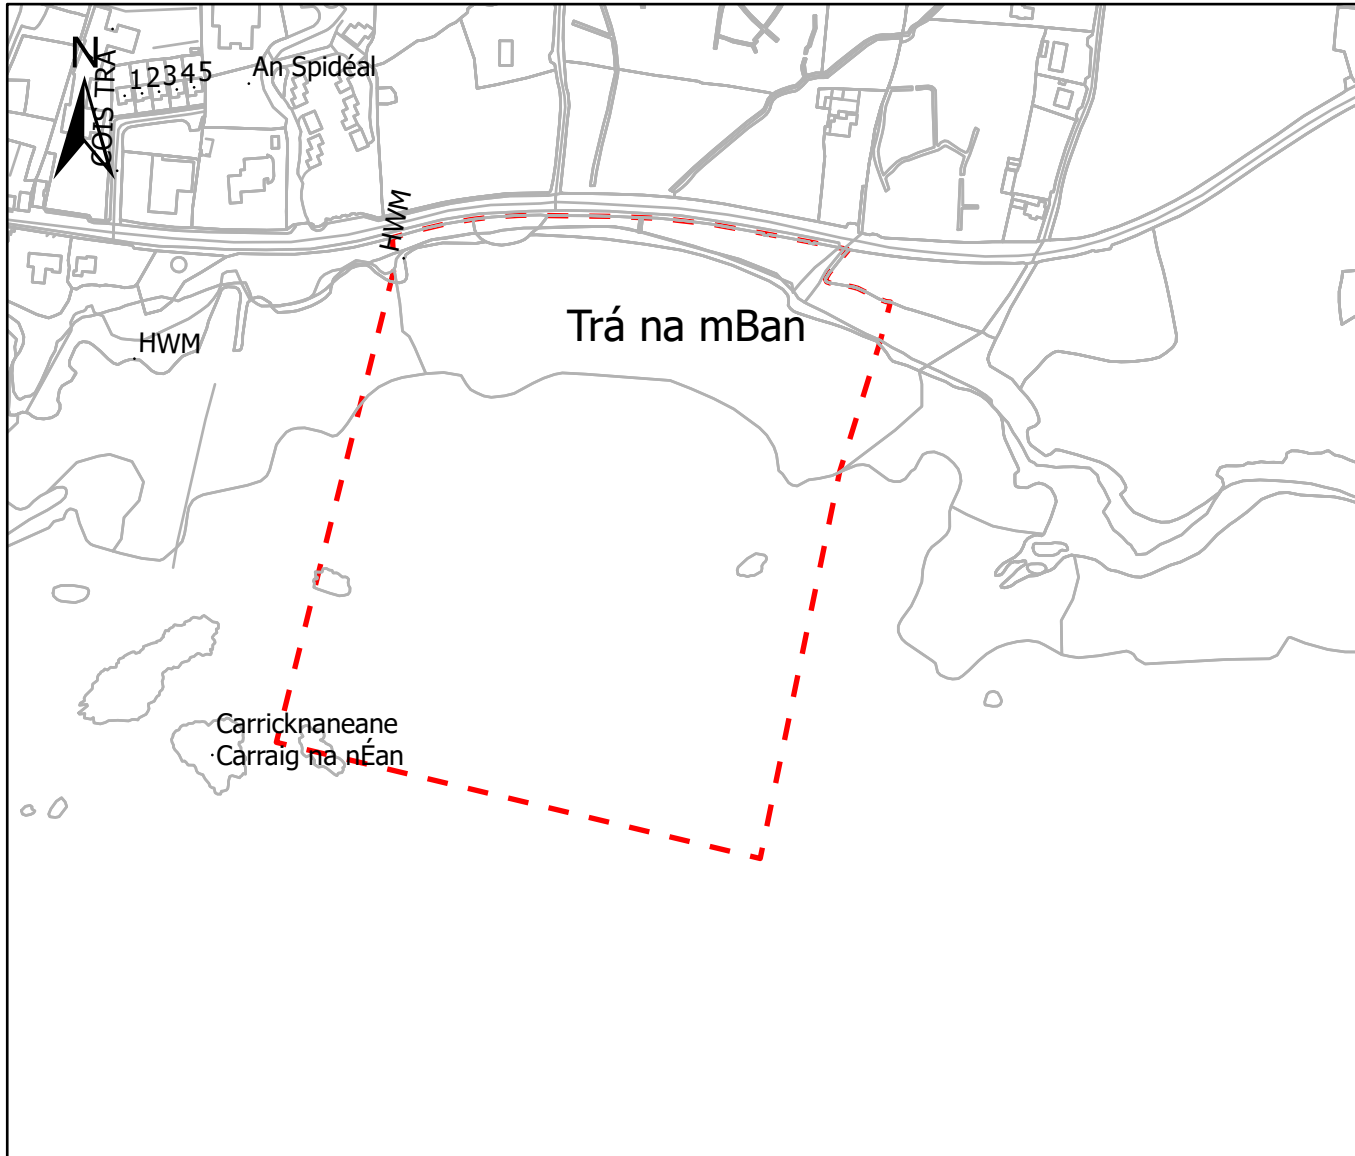

GALWAY COUNTY COUNCIL BEACH BYE-LAWS 2022 - Trá na mBan

I.T.M. Coordinates
513900E 722465N m

Townlands: An Spidéal Thiar
SPIDDLE WEST
&
An Spidéal Láir
SPIDDLE MIDDLE

O.S. Sheet: 3466a

--- EXTENT OF BYE LAW

"SUMMER SEASON" MEANS THE PERIOD FROM 01ST JUNE TO 15TH SEPTEMBER

HEALTH WARNING

DOG FAECES CAN CAUSE THE DISEASE TOXOCARIASIS, WHICH MAY RESULT IN BLINDNESS IN CHILDREN

Revision	Description of changes made	By	Date
-	-	-	-

Galway County Council
County Hall, Prospect Hill, Galway. H91H6KX
Ph: 091-509000, customerservices@galwaycoco.ie

Project Title

Drawing Title

Drawing No: Rev: Status: Scale:

Designed by: BH Drawing By: BH Checked By: JB

Project Ref: Beach Bye-Laws 2022 Date: 23/09/2022

BYE-LAWS FOR DOGS

I.T.M. Coordinates
512996E 721700N m

Dogs on a lead allowed at all times providing it is not causing a nuisance and its faeces are removed.
Please clean up after your dog - pooper scoopers are available from the Council Offices and Lifeguard stations