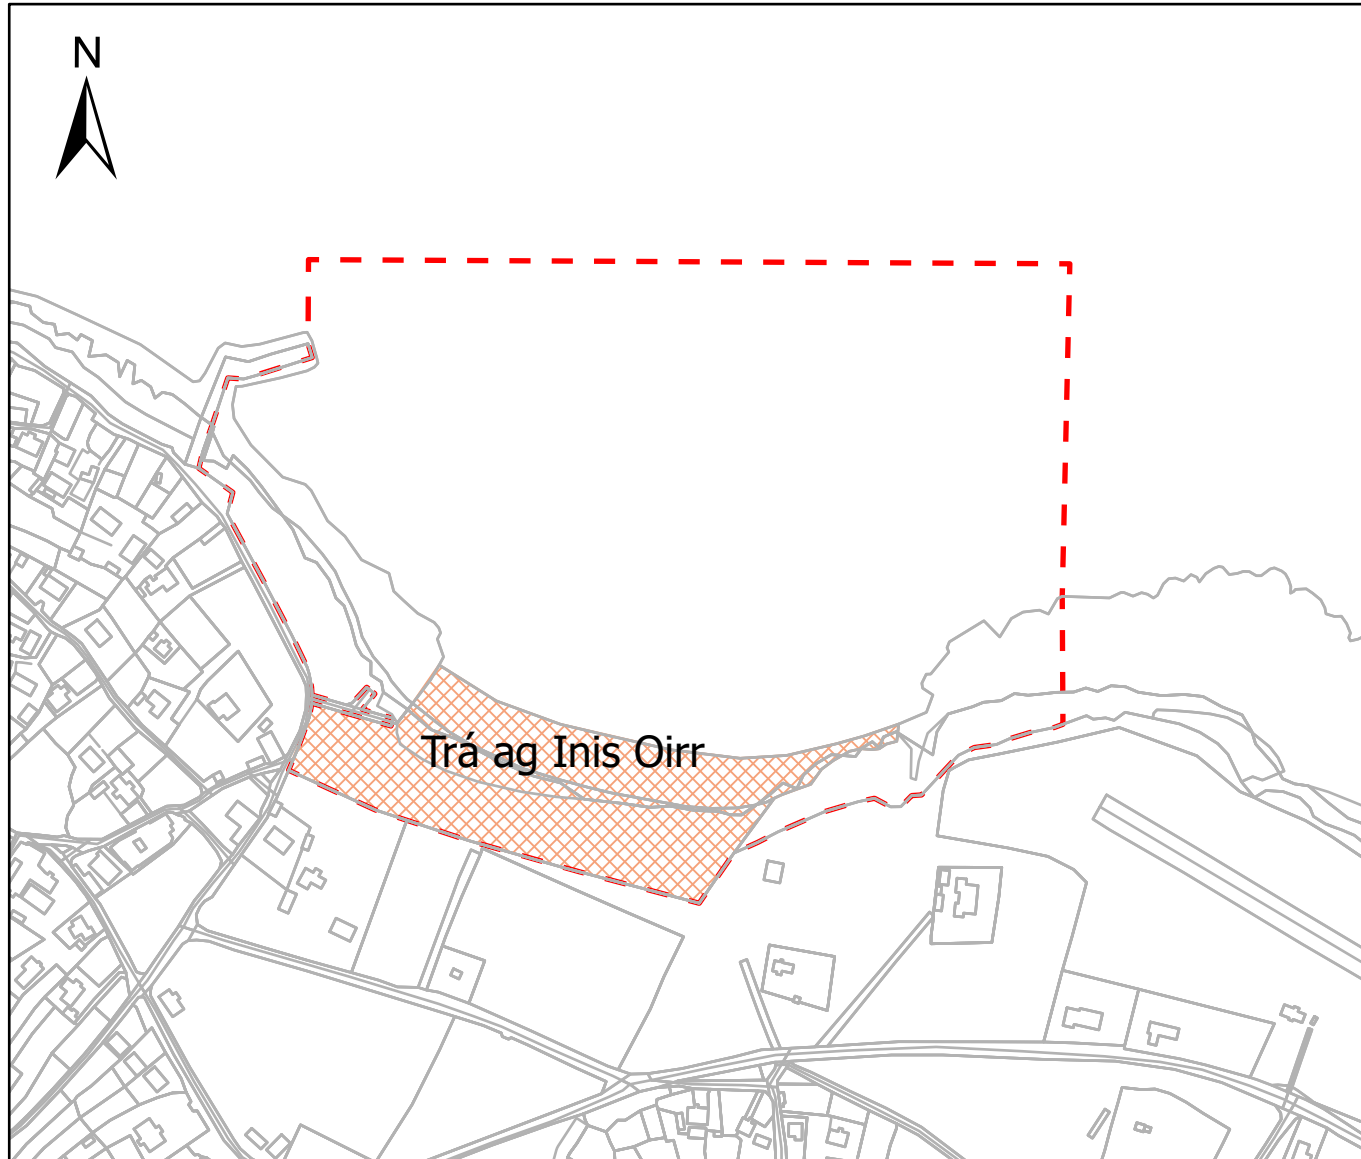

# GALWAY COUNTY COUNCIL BEACH BYE-LAWS 2022 - Trá ag Inis Oirr

I.T.M. Coordinates  
498680E 703286N m

Townlands: Inis Oírr  
INISHEER

O.S. Sheet: 3792

 EXTENT OF BYE LAW

 AREA OF DOG RESTRICTIONS  
ON BEACH AREA (CAR PARK  
EXEMPT)