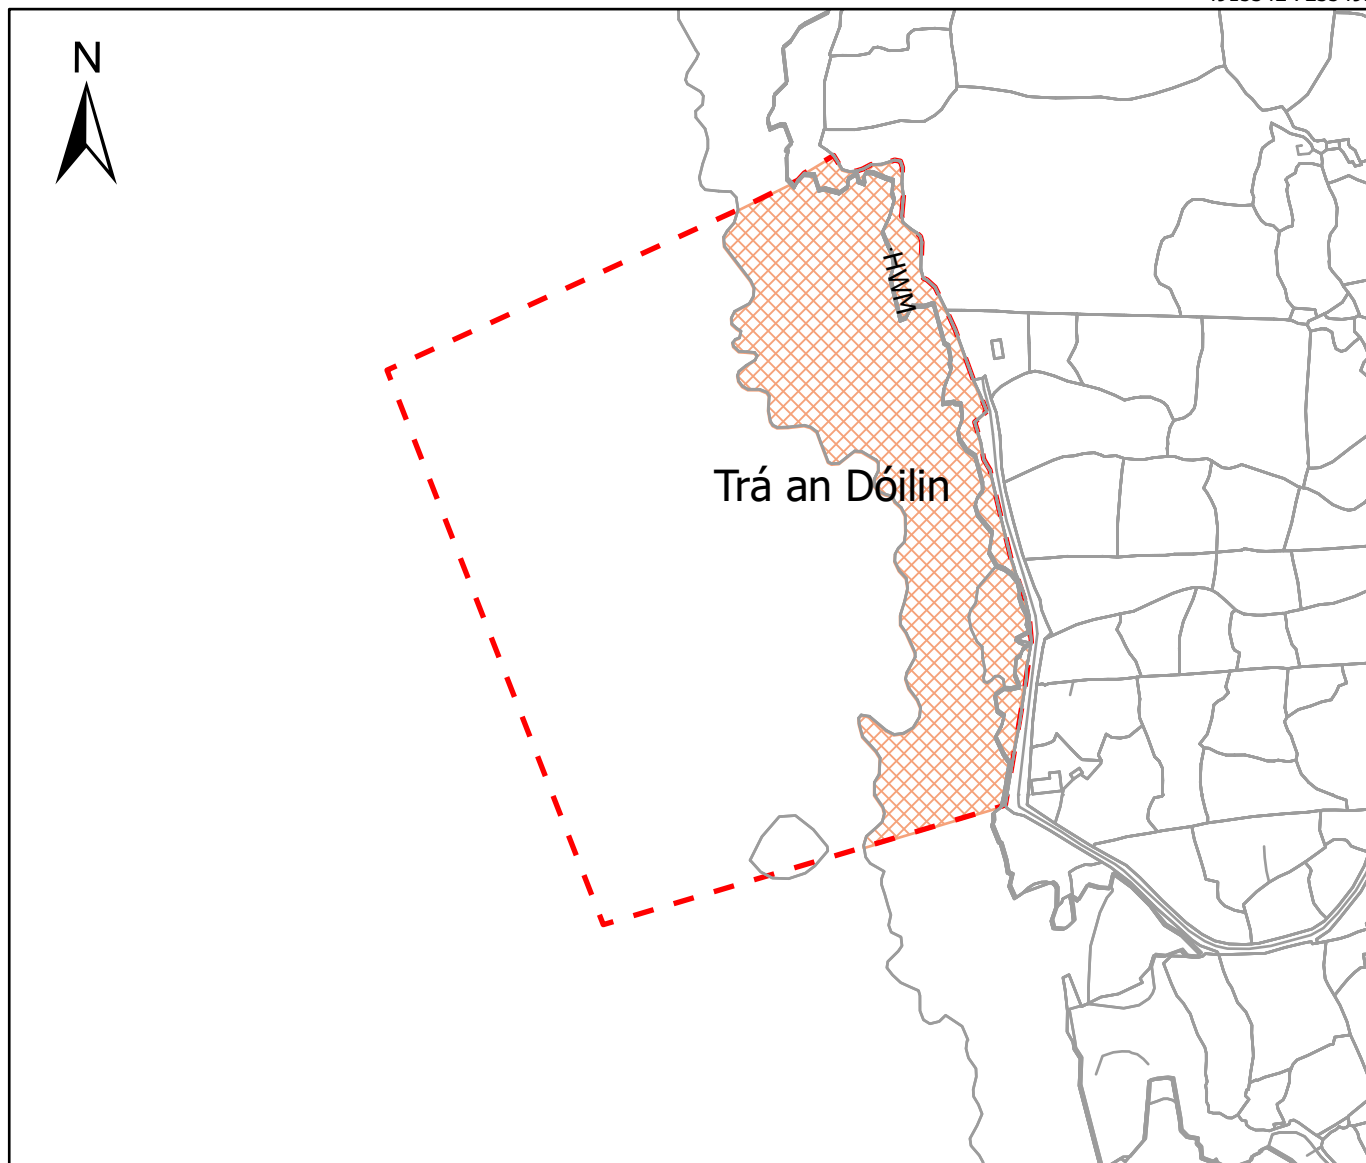

# GALWAY COUNTY COUNCIL BEACH BYE-LAWS 2022 - Trá an Dóilin

I.T.M. Coordinates  
491534E 723549N m

Townlands: An Cheathrú Rua Theas  
CARROWROE SOUTH

O.S. Sheet: 3398

 EXTENT OF BYE LAW

 AREA OF DOG RESTRICTIONS  
ON BEACH AREA (CAR PARK  
EXEMPT)