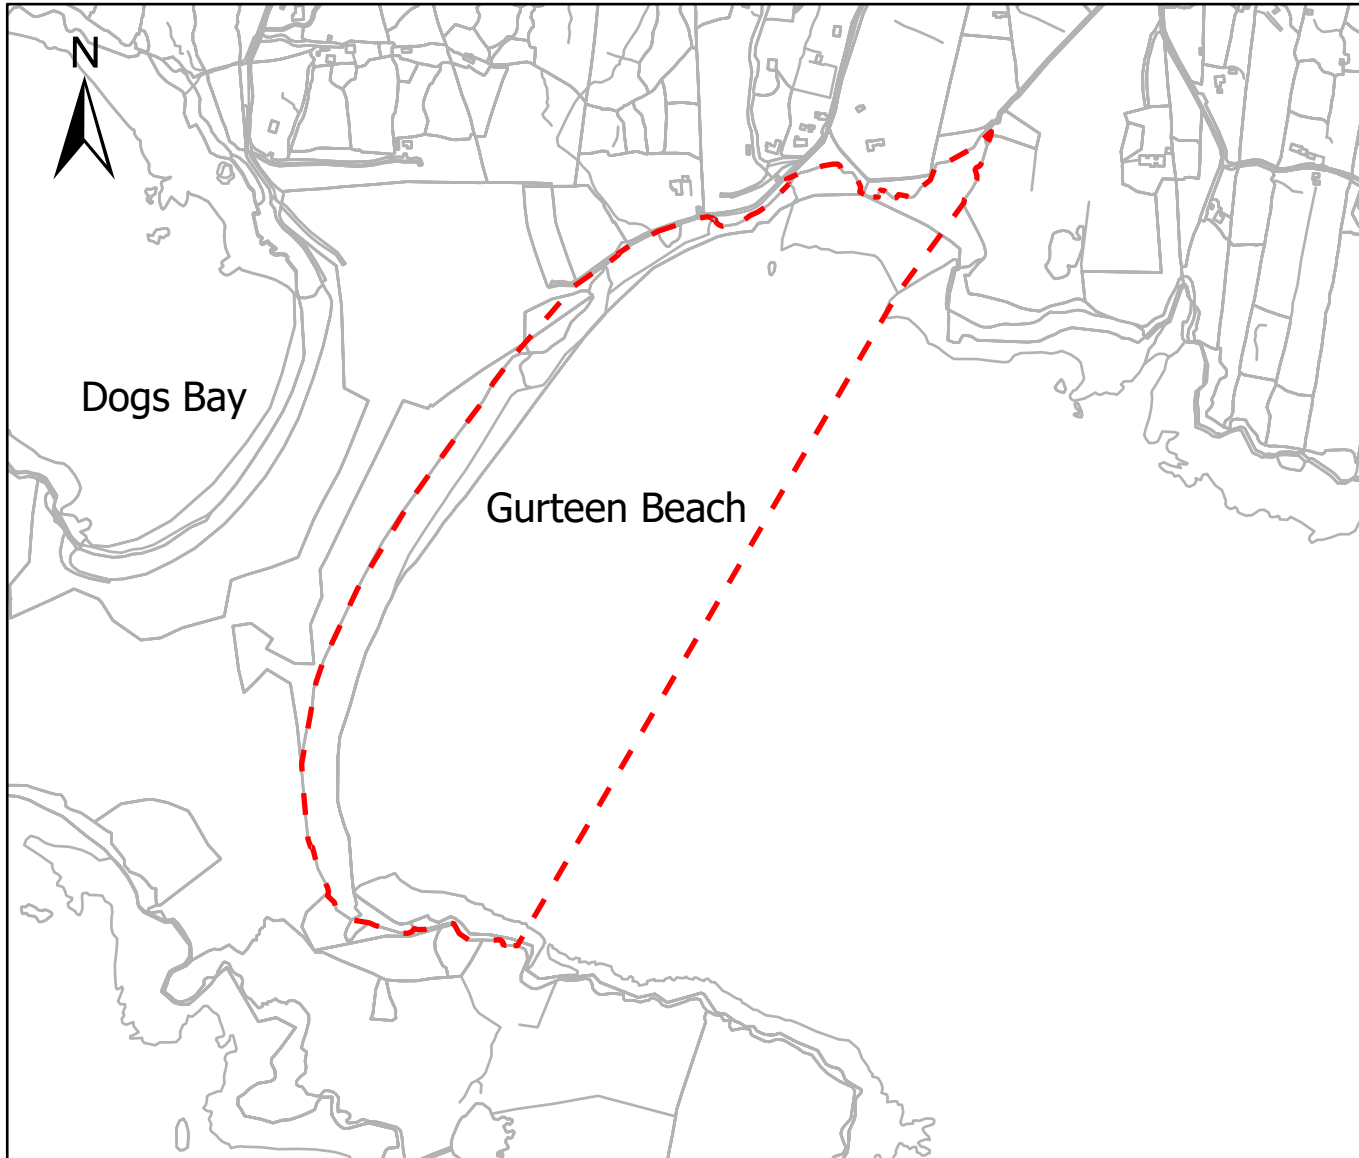

GALWAY COUNTY COUNCIL BEACH BYE-LAWS 2022 - Gurteen Beach

I.T.M. Coordinates
470834E 738814N m

Townlands: Iorras Beag Thiar
ERRISBEG WEST

O.S. Sheet: 3070, 3136

EXTENT OF BYE LAW

"SUMMER SEASON" MEANS THE PERIOD FROM 01ST JUNE TO 15TH SEPTEMBER

HEALTH WARNING

DOG FAECES CAN CAUSE THE DISEASE TOXOCARIASIS, WHICH MAY RESULT IN BLINDNESS IN CHILDREN

Revision	Description of changes made	By	Date
-	-	-	-

Galway County Council
County Hall, Prospect Hill, Galway. H91H6KX
Ph: 091-509000, customerservices@galwaycoco.ie

Project Title

Drawing Title

Drawing No: Rev: Status: Scale:

Designed by: BH Drawing By: BH Checked By: JB

Project Ref: Beach Bye-Laws 2022 Date: 23/09/2022

BYE-LAWS FOR DOGS

I.T.M. Coordinates
469026E 737284N m

Dogs on a lead allowed at all times providing it is not causing a nuisance and its faeces are removed.
Please clean up after your dog - pooper scoopers are available from the Council Offices and Lifeguard stations