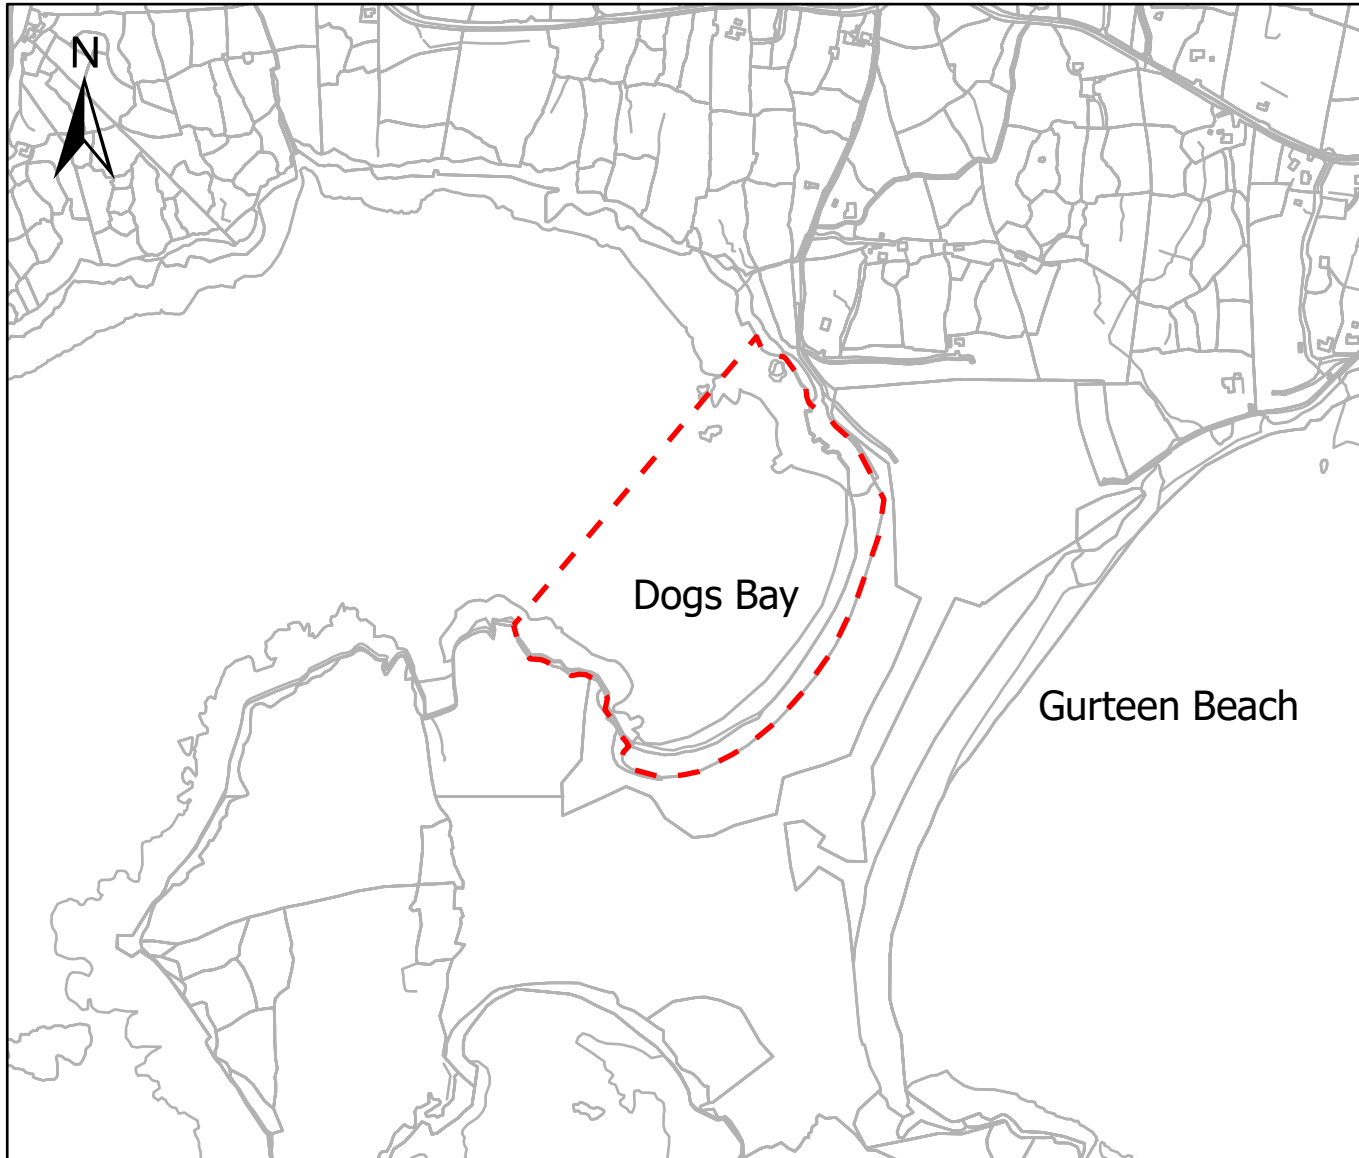

GALWAY COUNTY COUNCIL BEACH BYE-LAWS 2022 - Dogs Bay

I.T.M. Coordinates
470104E 739075N m

Townlands: Iorras Beag Thiar
ERRISBEG WEST

O.S. Sheet: 3070, 3136

EXTENT OF BYE LAW

"SUMMER SEASON" MEANS THE PERIOD FROM 01ST JUNE TO 15TH SEPTEMBER

HEALTH WARNING

DOG FAECES CAN CAUSE THE DISEASE TOXOCARIASIS, WHICH MAY RESULT IN BLINDNESS IN CHILDREN

Revision	Description of changes made	By	Date
-	-	-	-

Galway County Council
County Hall, Prospect Hill, Galway. H91H6KX
Ph: 091-509000, customerservices@galwaycoco.ie

Project Title

Drawing Title

Drawing No: Rev: Status: Scale:

Designed by: BH Drawing By: BH Checked By: JB

Project Ref: Beach Bye-Laws 2022 Date: 23/09/2022

BYE-LAWS FOR DOGS

I.T.M. Coordinates
468296E 737545N m

Dogs on a lead allowed at all times providing it is not causing a nuisance and its faeces are removed.
Please clean up after your dog - pooper scoopers are available from the Council Offices and Lifeguard stations