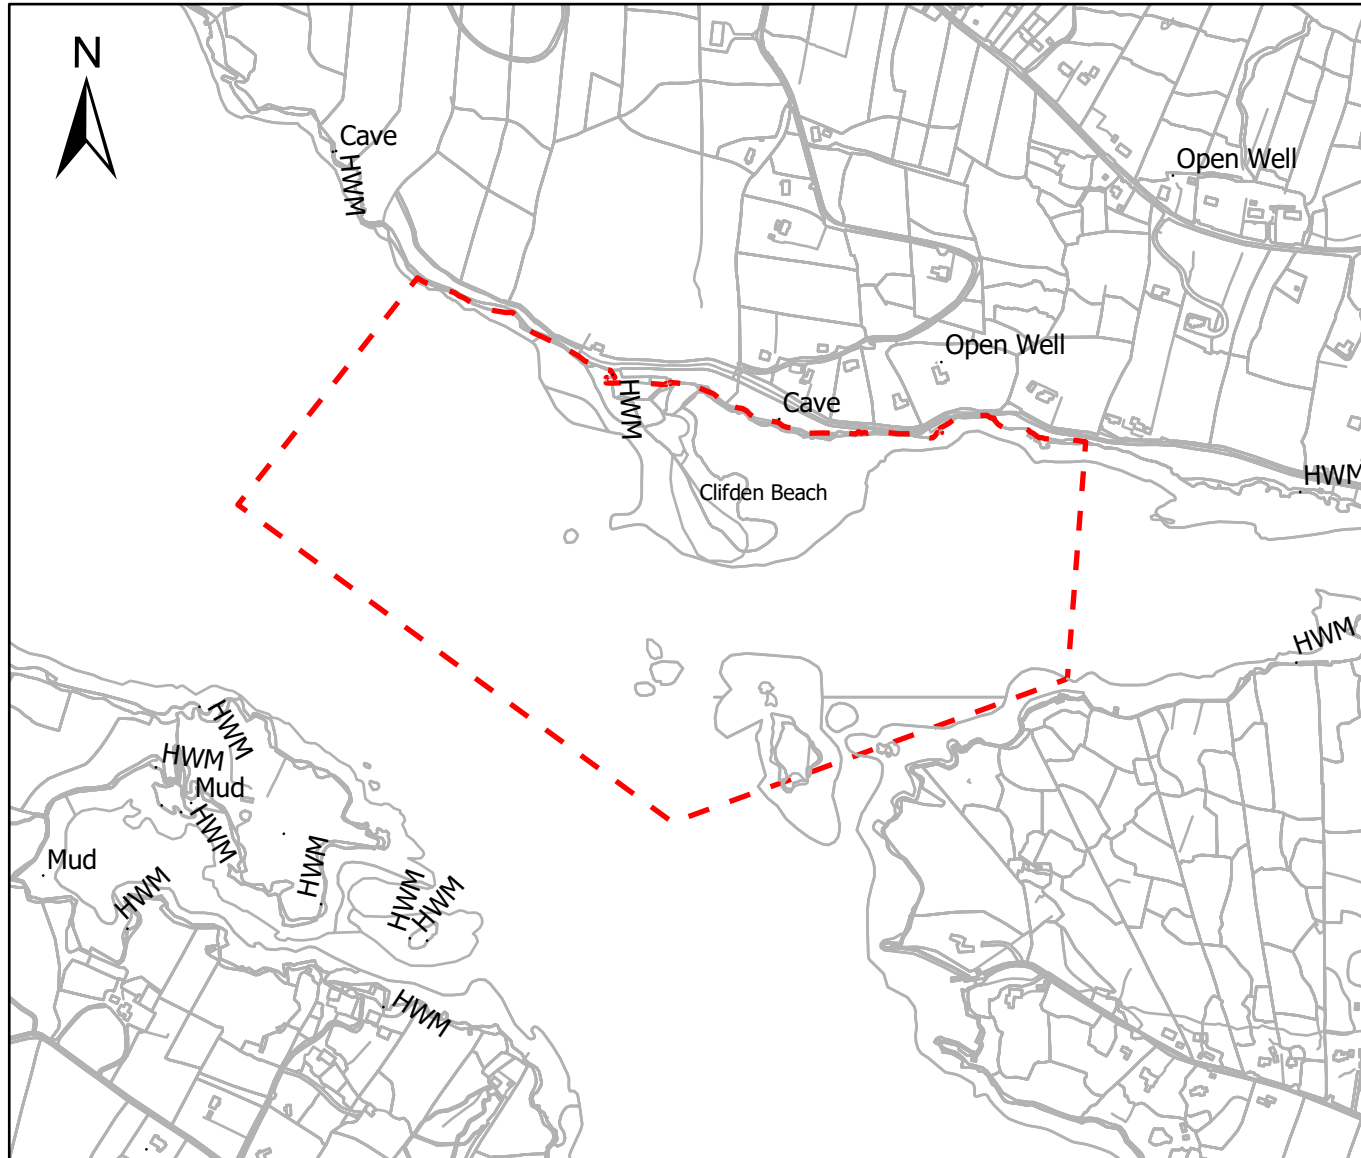

GALWAY COUNTY COUNCIL BEACH BYE-LAWS 2022 - Clifden Beach

I.T.M. Coordinates
464855E 750917N m

Townlands: Diméin an Chlocháin
CLIFDEN DEMESNE

O.S. Sheet: 2861, 2862
2793d, 2794c

--- EXTENT OF BYE LAW

"SUMMER SEASON" MEANS THE PERIOD FROM 01ST JUNE TO 15TH SEPTEMBER

HEALTH WARNING

DOG FAECES CAN CAUSE THE DISEASE TOXOCARIASIS, WHICH MAY RESULT IN BLINDNESS IN CHILDREN

Revision	Description of changes made	By	Date
-	-	-	-

Galway County Council
County Hall, Prospect Hill, Galway. H91H6KX
Ph: 091-509000, customerservices@galwaycoco.ie

Project Title

Drawing Title

Drawing No: Rev: Status: Scale:

Designed by: BH Drawing By: BH Checked By: JB

Project Ref: Beach Bye-Laws 2022 Date: 23/09/2022

BYE-LAWS FOR DOGS

I.T.M. Coordinates
463048E 749387N m

Dogs on a lead allowed at all times providing it is not causing a nuisance and its faeces are removed.
Please clean up after your dog - pooper scoopers are available from the Council Offices and Lifeguard stations