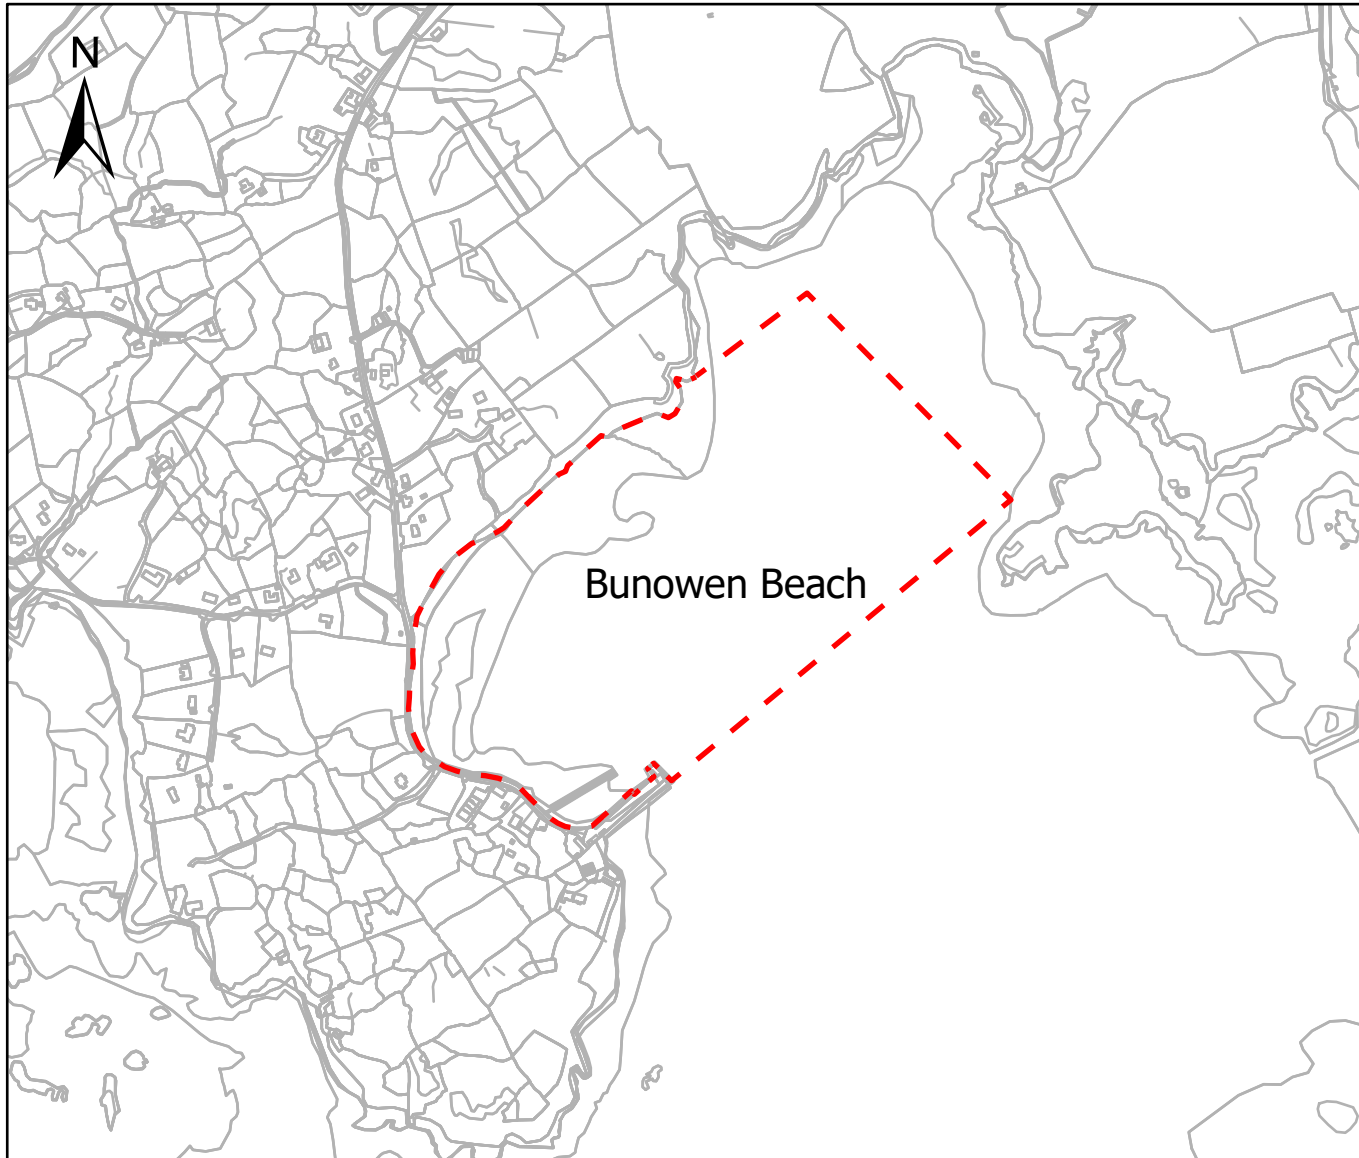

GALWAY COUNTY COUNCIL BEACH BYE-LAWS 2022 - Bunowen Beach

I.T.M. Coordinates
460256E 742628N m

Townlands: An Aill Bhreac
AILLEBRACK

O.S. Sheet: 2999

EXTENT OF BYE LAW

"SUMMER SEASON" MEANS THE PERIOD FROM 01ST JUNE TO 15TH SEPTEMBER

HEALTH WARNING

DOG FAECES CAN CAUSE THE DISEASE TOXOCARIASIS, WHICH MAY RESULT IN BLINDNESS IN CHILDREN

Revision	Description of changes made	By	Date
-	-	-	-

Galway County Council
County Hall, Prospect Hill, Galway. H91H6KX
Ph: 091-509000, customerservices@galwaycoco.ie

Project Title

Drawing Title

Drawing No: Rev: Status: Scale:

Designed by: BH Drawing By: BH Checked By: JB

Project Ref: Beach Bye-Laws 2022 Date: 23/09/2022

BYE-LAWS FOR DOGS

I.T.M. Coordinates
458448E 741098N m

Dogs on a lead allowed at all times providing it is not causing a nuisance and its faeces are removed.
Please clean up after your dog - pooper scoopers are available from the Council Offices and Lifeguard stations