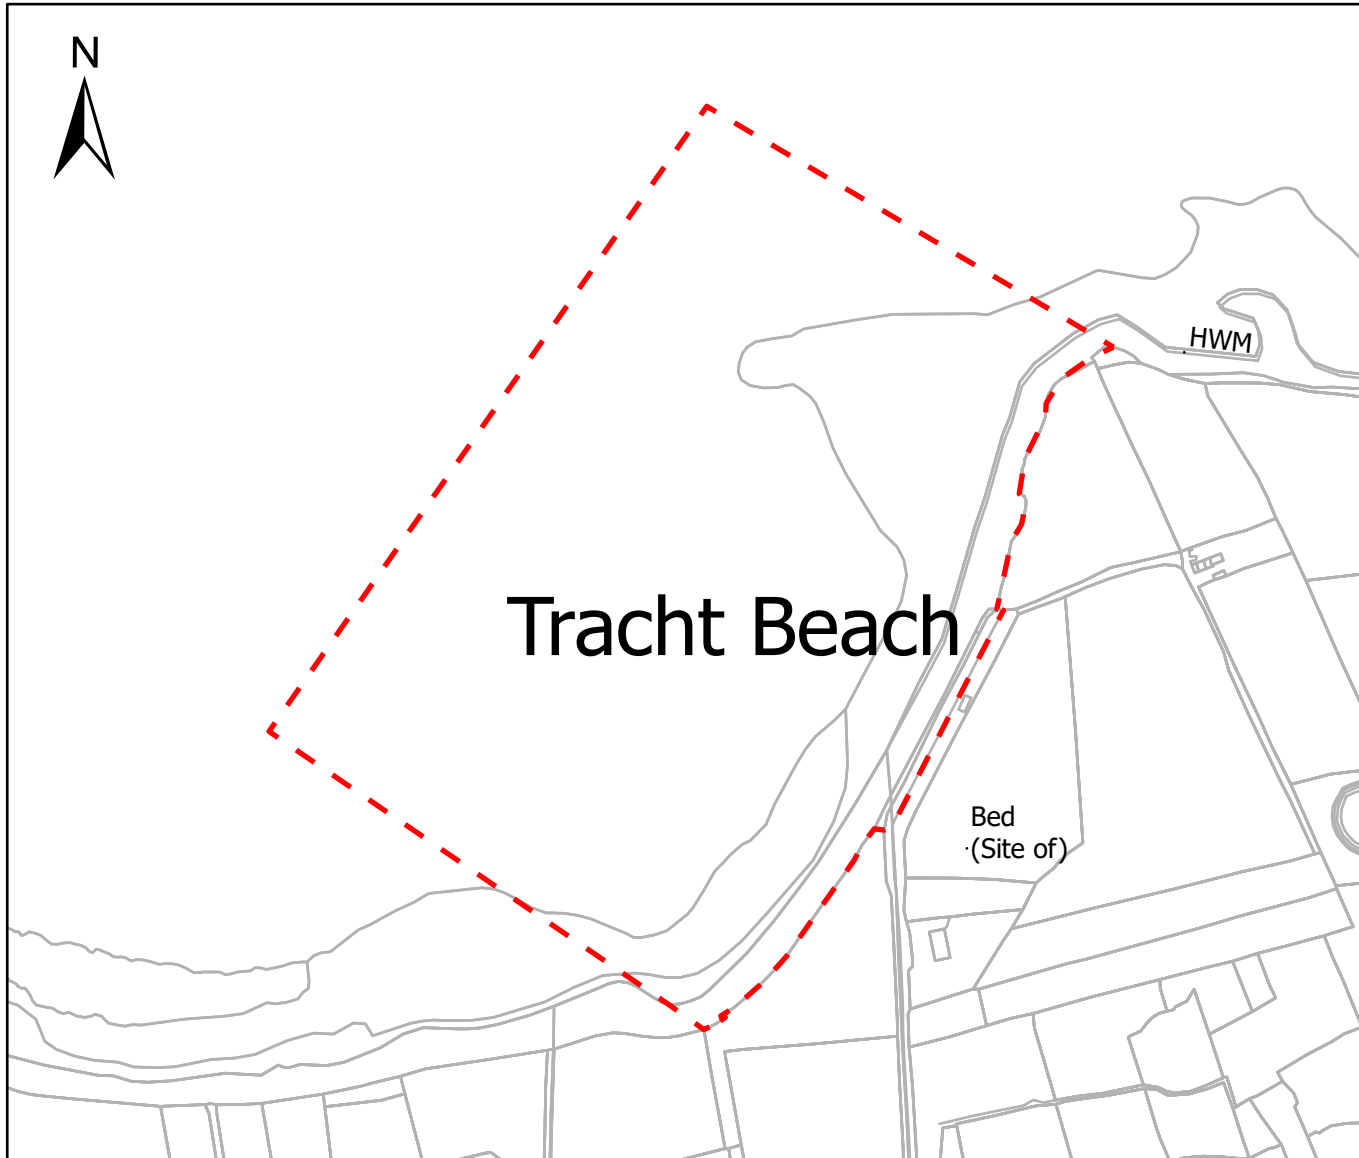

GALWAY COUNTY COUNCIL BEACH BYE-LAWS 2022 - Tracht Beach

I.T.M. Coordinates
534383E 714380N m

Townlands: Dúros
DOORUS
&
An Tamhnach Thiar
TAWNAGH WEST

O.S. Sheet: 3625, 3569

EXTENT OF BYE LAW

"SUMMER SEASON" MEANS THE
PERIOD FROM 01ST JUNE TO 15TH
SEPTEMBER

Tracht Beach

Bed
(Site of)

HWM

HEALTH WARNING

DOG FAECES CAN CAUSE THE DISEASE
TOXOCARIASIS, WHICH MAY RESULT IN
BLINDNESS IN CHILDREN

Revision	Description of changes made	By	Date
-	-	-	-

Galway County Council
County Hall, Prospect Hill, Galway. H91H6KX
Ph: 091-509000, customerservices@galwaycoco.ie

Project Title

Drawing Title

Drawing No: Rev: Status: Scale:

Designed by: BH Drawing By: BH Checked By: JB

Project Ref: Beach Bye-Laws 2022 Date: 23/09/2022

BYE-LAWS FOR DOGS

I.T.M. Coordinates
533479E 713615N m

Dogs on a lead allowed at all times providing it is not causing a nuisance and its faeces are removed.
Please clean up after your dog - pooper scoopers are available from the Council Offices and Lifeguard stations