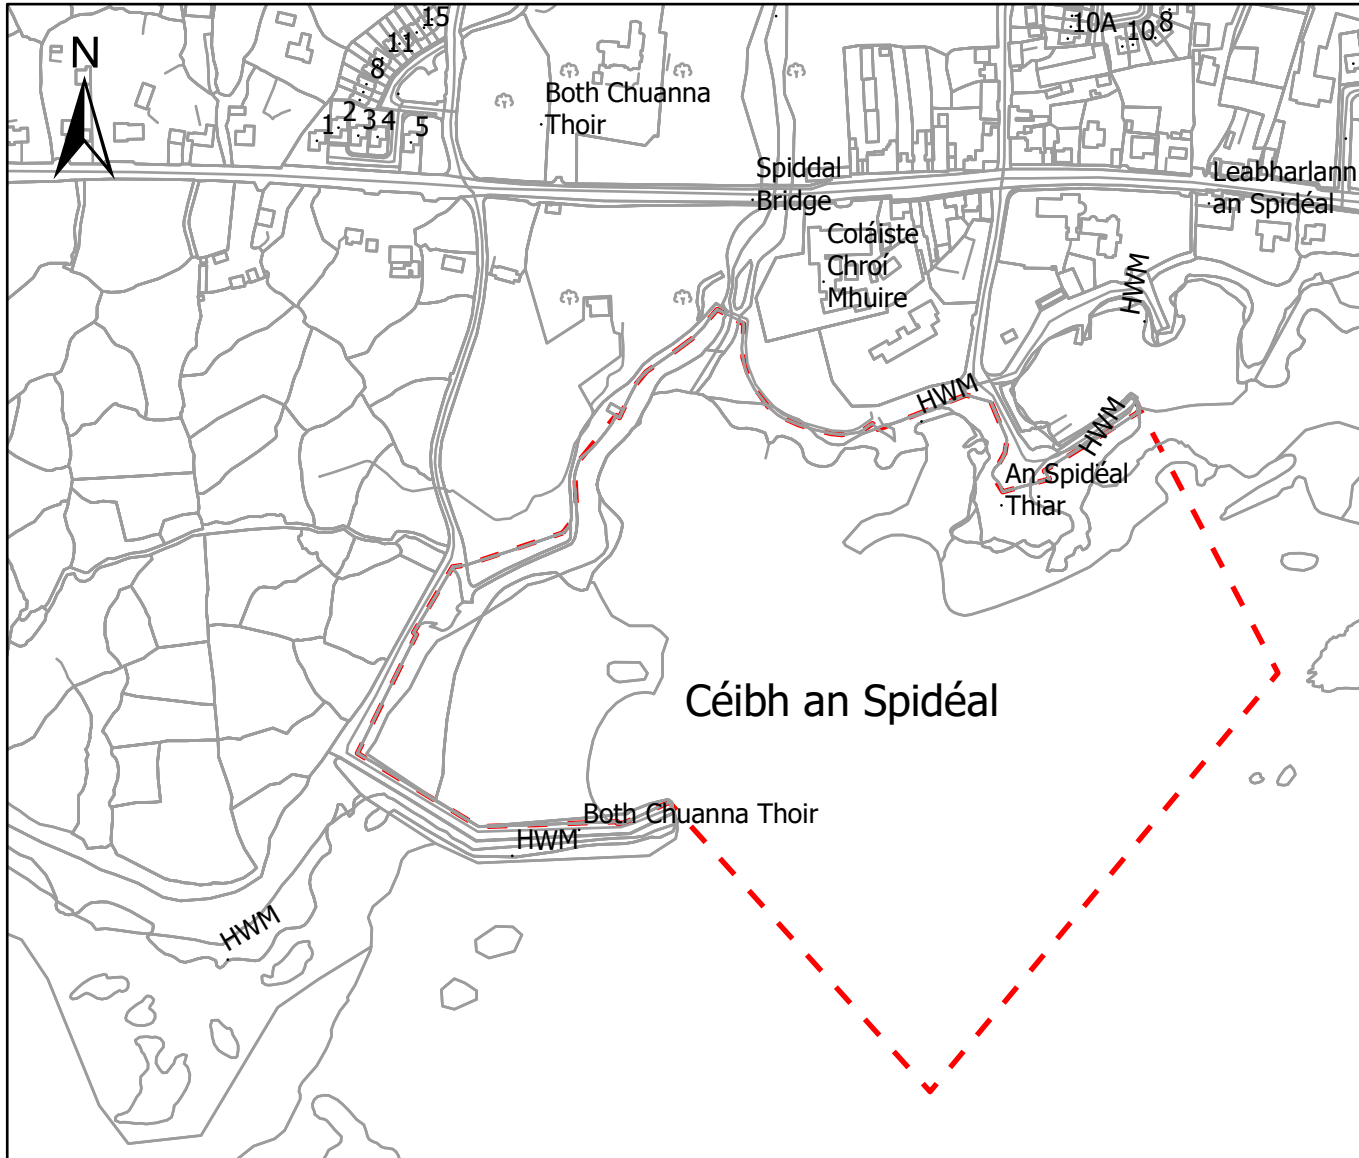

GALWAY COUNTY COUNCIL BEACH BYE-LAWS 2022 - Céibh an Spidéal

I.T.M. Coordinates
513088E 722444N m

Townlands: Both Chuanna Thoir
BOHOONA EAST

O.S. Sheet: 3466A

EXTENT OF BYE LAW

"SUMMER SEASON" MEANS THE PERIOD FROM 01ST JUNE TO 15TH SEPTEMBER

HEALTH WARNING

DOG FAECES CAN CAUSE THE DISEASE TOXOCARIASIS, WHICH MAY RESULT IN BLINDNESS IN CHILDREN

Revision	Description of changes made	By	Date
-	-	-	-

Galway County Council
County Hall, Prospect Hill, Galway. H91H6KX
Ph: 091-509000, customerservices@galwaycoco.ie

Project Title

Drawing Title

Drawing No: Rev: Status: Scale:

Designed by: BH Drawing By: BH Checked By: JB

Project Ref: Beach Bye-Laws 2022 Date: 23/09/2022

BYE-LAWS FOR DOGS

I.T.M. Coordinates
512184E 721679N m

Dogs on a lead allowed at all times providing it is not causing a nuisance and its faeces are removed.
Please clean up after your dog - pooper scoopers are available from the Council Offices and Lifeguard stations