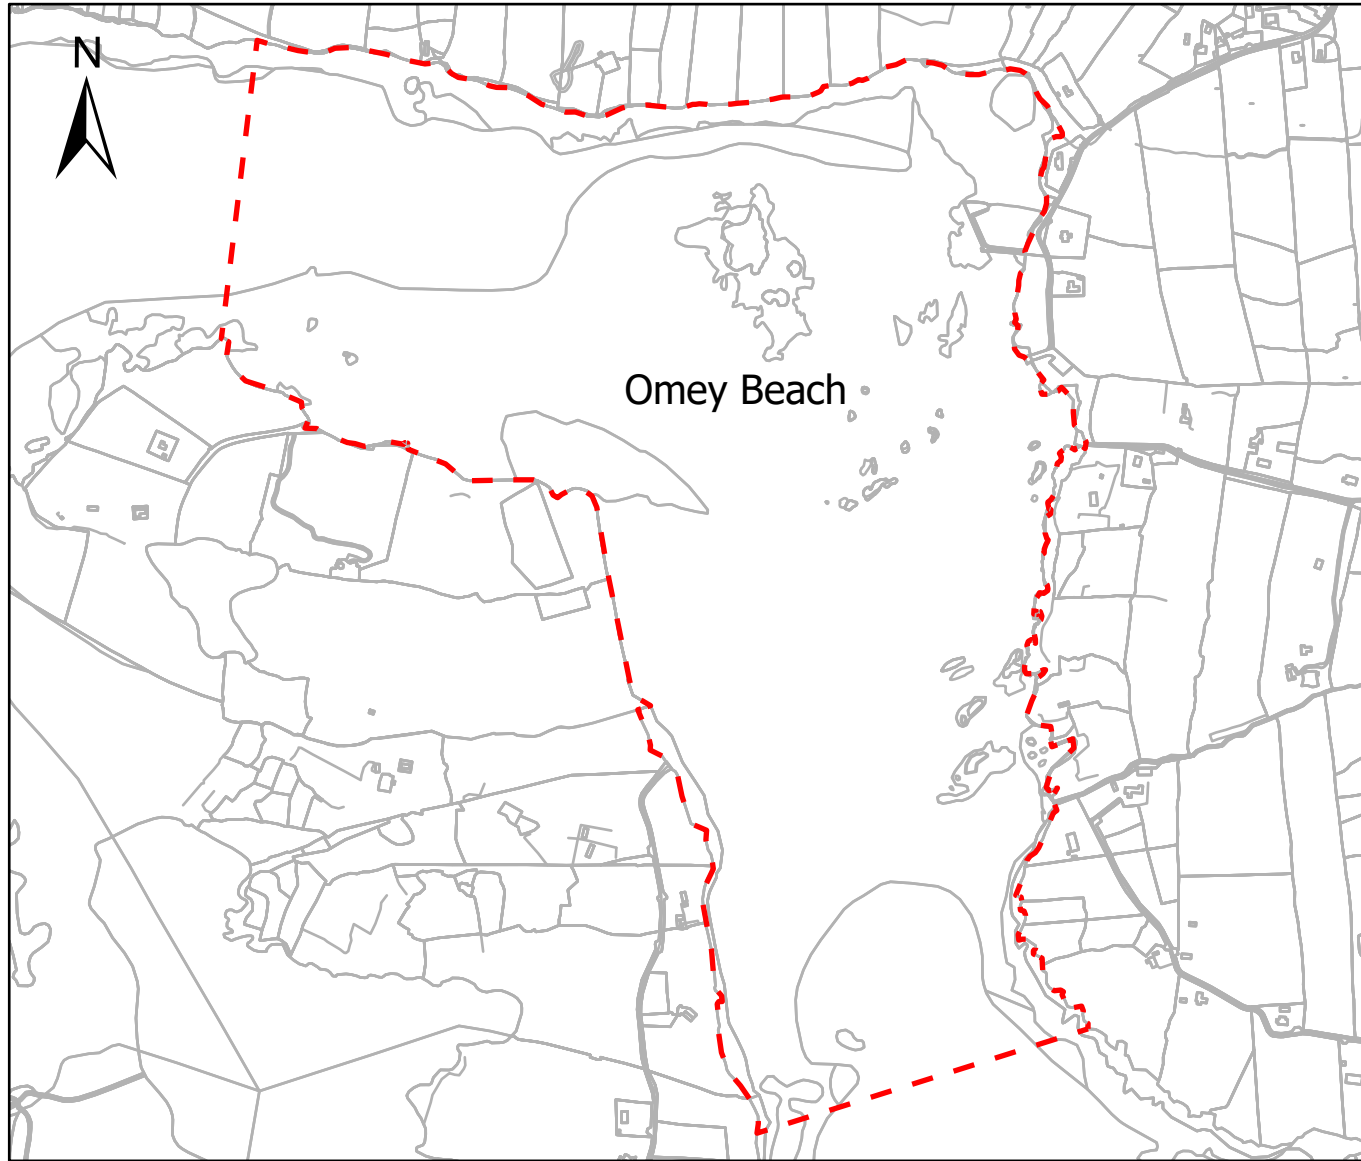

GALWAY COUNTY COUNCIL BEACH BYE-LAWS 2022 - Omey Beach

I.T.M. Coordinates
458269E 756937N m

I.T.M. Coordinates
456461E 755407N m

BYE-LAWS FOR DOGS

Dogs on a lead allowed at all times providing it is not causing a nuisance and its faeces are removed.
Please clean up after your dog - pooper scoopers are available from the Council Offices and Lifeguard stations

Townlands: Na Paistí
PATCHES
&
An Cladach Dubh
CLADDAGHDUFF
&
An Cartúr Beag
CARTOORBEG
&
An Storraicín
STURRAKEEN
O.S. Sheet: 2655c, 2655d, 2724

EXTENT OF BYE LAW

"SUMMER SEASON" MEANS THE
PERIOD FROM 01ST JUNE TO 15TH
SEPTEMBER

HEALTH WARNING

DOG FAECES CAN CAUSE THE DISEASE
TOXOCARIASIS, WHICH MAY RESULT IN
BLINDNESS IN CHILDREN

Revision	Description of changes made	By	Date
-	-	-	-

Galway County Council
County Hall, Prospect Hill, Galway. H91H6KX
Ph: 091-509000, customerservices@galwaycoco.ie

Project Title

Drawing Title

Drawing No: Rev: Status: Scale:

Designed by: BH Drawing By: BH Checked By: JB

Project Ref: Beach Bye-Laws 2022 Date: 23/09/2022