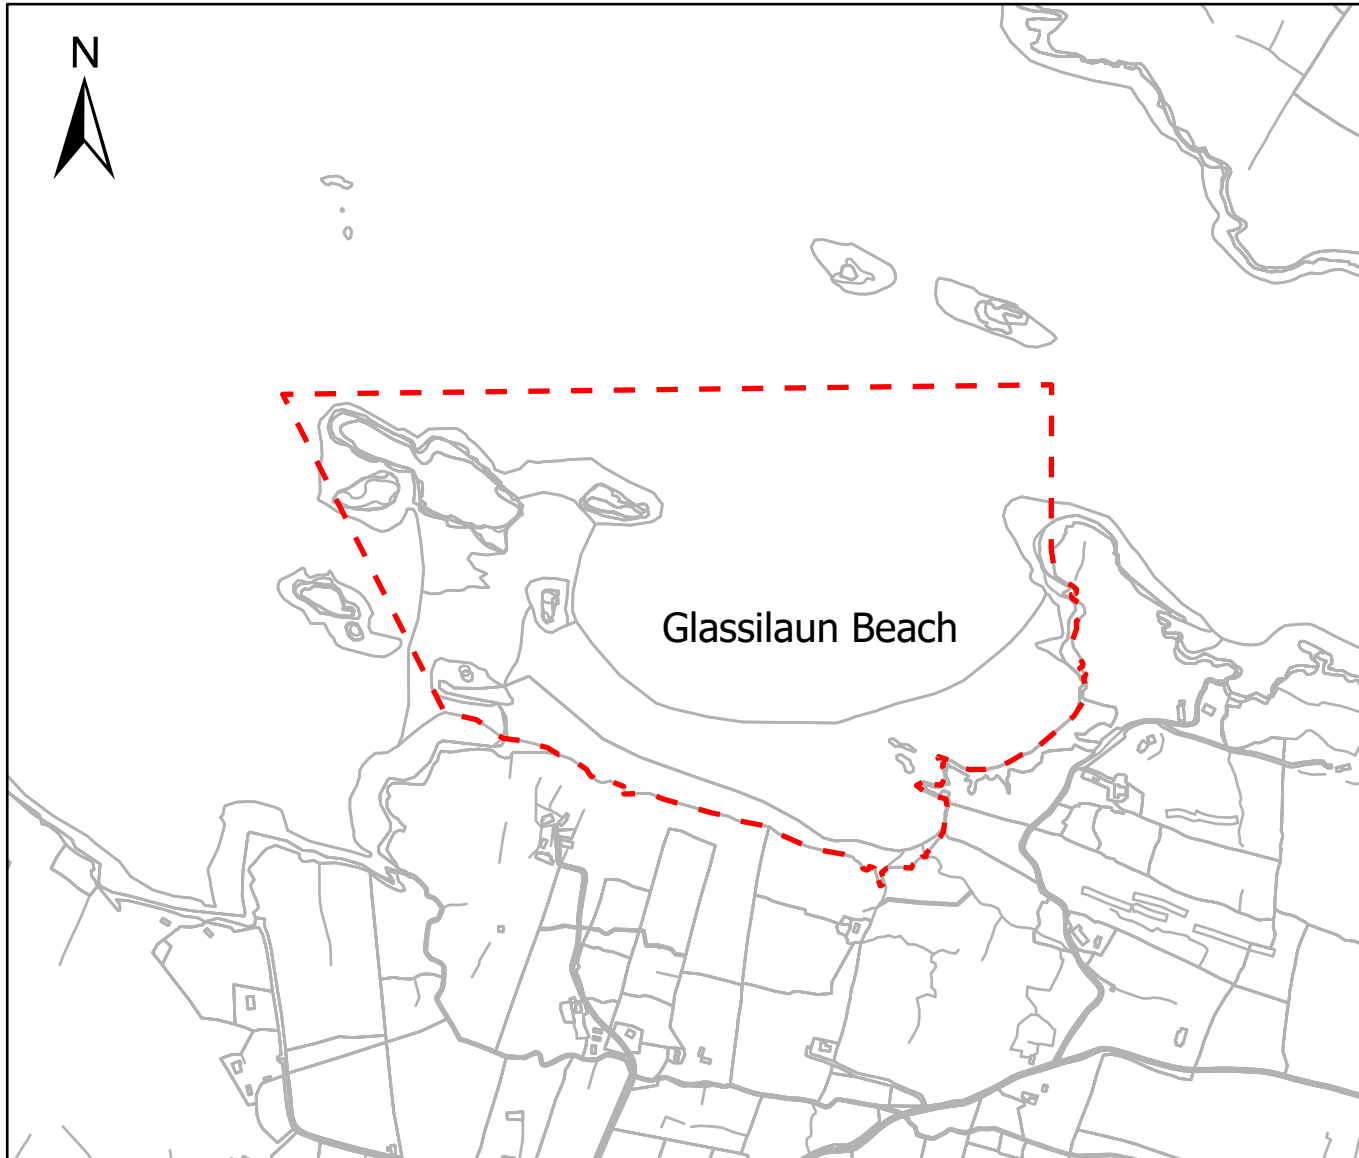

GALWAY COUNTY COUNCIL BEACH BYE-LAWS 2022 - Glassilaun Beach

I.T.M. Coordinates
476298E 765381N m

Townlands: Glasoileán
GLASSILLAUN

O.S. Sheet: 2522

--- EXTENT OF BYE LAW

"SUMMER SEASON" MEANS THE PERIOD FROM 01ST JUNE TO 15TH SEPTEMBER

HEALTH WARNING

DOG FAECES CAN CAUSE THE DISEASE TOXOCARIASIS, WHICH MAY RESULT IN BLINDNESS IN CHILDREN

Revision	Description of changes made	By	Date
-	-	-	-

Galway County Council
County Hall, Prospect Hill, Galway. H91H6KX
Ph: 091-509000, customerservices@galwaycoco.ie

Project Title

Drawing Title

Drawing No: Rev: Status: Scale:

Designed by: BH Drawing By: BH Checked By: JB

Project Ref: Beach Bye-Laws 2022 Date: 23/09/2022

I.T.M. Coordinates
474490E 763851N m

BYE-LAWS FOR DOGS

Dogs on a lead allowed at all times providing it is not causing a nuisance and its faeces are removed.
Please clean up after your dog - pooper scoopers are available from the Council Offices and Lifeguard stations