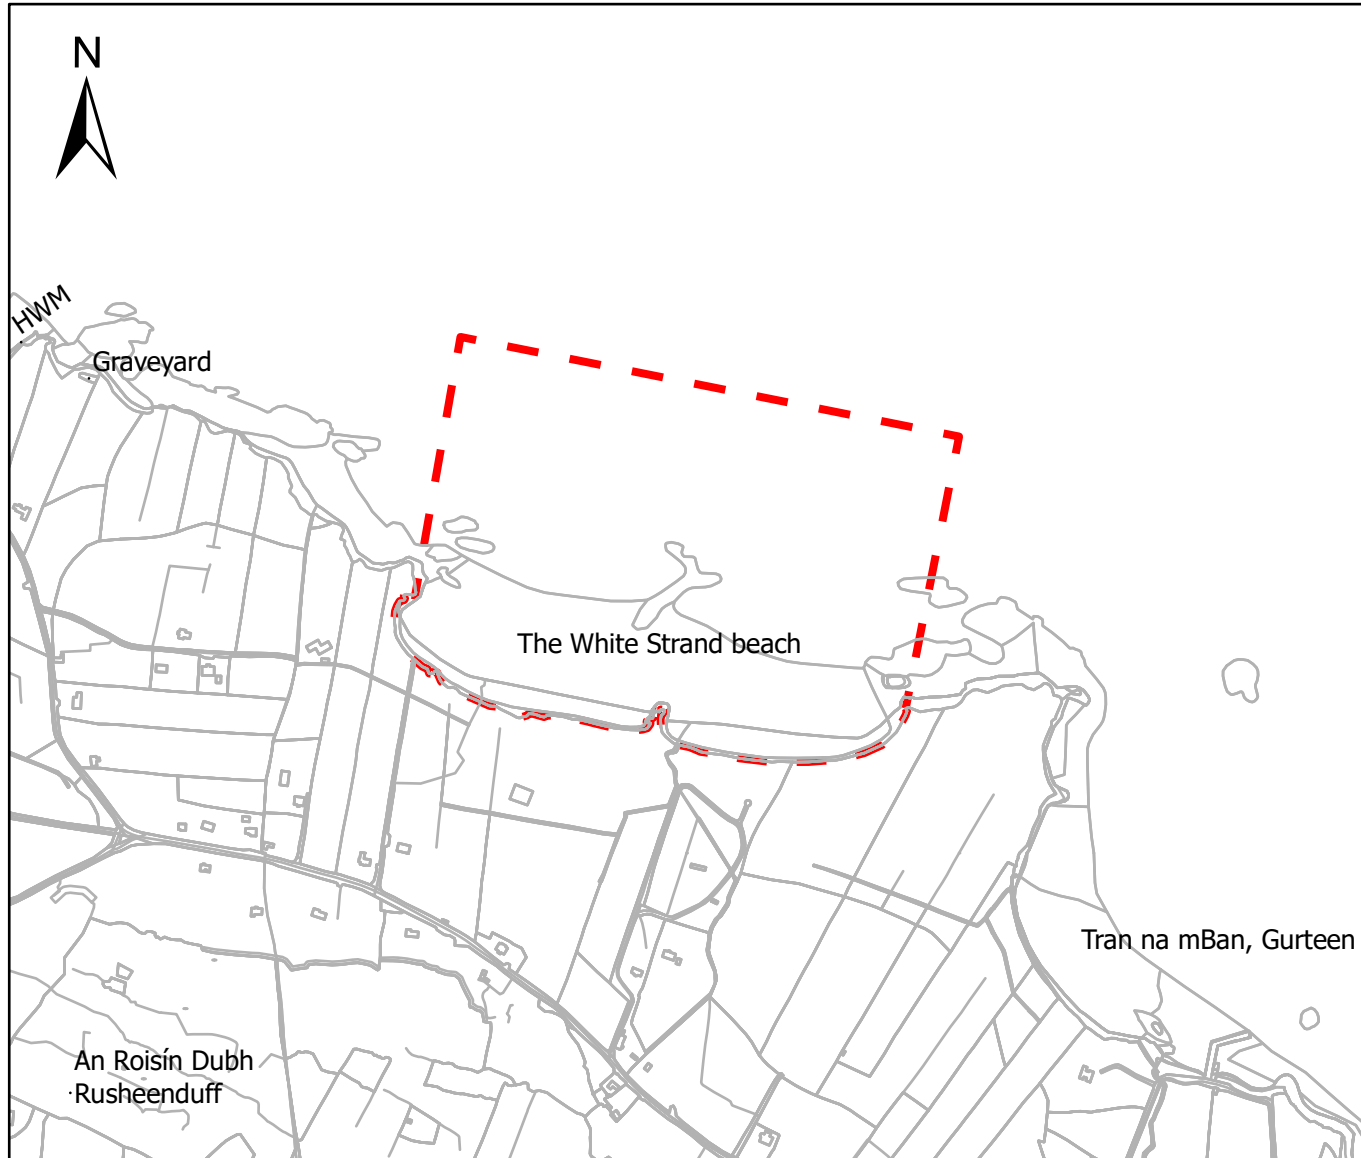

GALWAY COUNTY COUNCIL BEACH BYE-LAWS 2022 - The White Strand beach

I.T.M. Coordinates
469639E 764644N m

Townlands: An Tulaigh Bhea
TULLY BEG
&
An Tulaigh Mhór
TULLY MORE

O.S. Sheet: 2521

EXTENT OF BYE LAW

"SUMMER SEASON" MEANS THE PERIOD FROM 01ST JUNE TO 15TH SEPTEMBER

HEALTH WARNING

DOG FAECES CAN CAUSE THE DISEASE TOXOCARIASIS, WHICH MAY RESULT IN BLINDNESS IN CHILDREN

Revision	Description of changes made	By	Date
-	-	-	-

Galway County Council
County Hall, Prospect Hill, Galway. H91H6KX
Ph: 091-509000, customerservices@galwaycoco.ie

Project Title

Drawing Title

Drawing No: Rev: Status: Scale:

Designed by: BH Drawing By: BH Checked By: JB

Project Ref: Beach Bye-Laws 2022 Date: 23/09/2022

BYE-LAWS FOR DOGS

I.T.M. Coordinates
467832E 763114N m

Dogs on a lead allowed at all times providing it is not causing a nuisance and its faeces are removed.
Please clean up after your dog - pooper scoopers are available from the Council Offices and Lifeguard stations